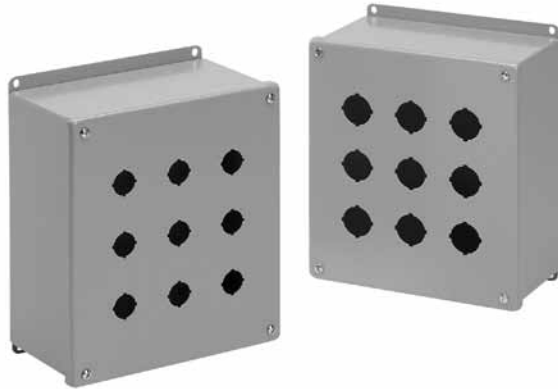

EXTRA-DEEP 30.5-MM AND 22.5-MM PUSHBUTTON ENCLOSURES, TYPE 12

INDUSTRY STANDARDS

UL 508A Listed; Type 12, 13; File No. E61997
 cUL Listed per CSA C22.2 No. 94; Type 12, 13; File No. E61997

NEMA/EEMAC Type 12, 13
 CSA File Number 42186: Type 12
 IEC 60529, IP65

APPLICATION

Extra-Deep Pushbutton Enclosures are designed to hold 30.5-mm and 22.5-mm pushbuttons and switches, with added depth to accommodate additional pushbutton contact blocks.

SPECIFICATIONS

- 16 or 14 gauge steel
- Seams continuously welded and ground smooth
- Captivated cover screws thread into sealed wells
- Grounding nut in body of enclosure
- Bonding provision on cover
- Oil-resistant gasket
- Factory stamped 4-way pushbutton holes
- Enclosures 6.00 x 4.00 x 4.75 in. (152 x 102 x 121 mm) and larger have internal detachable hinge to hold cover open during wiring, yet permit immediate removal
- External wall-mounting brackets