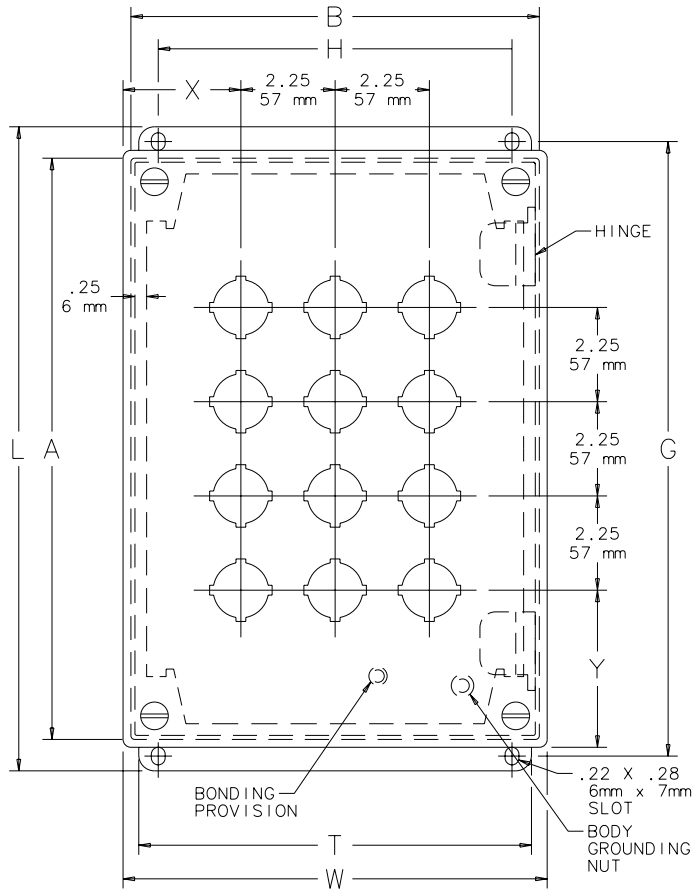

APPLICATION

Designed for pushbuttons and switches, the extra depth of these enclosures accommodates additional pushbutton contact blocks.

SPECIFICATIONS

- 14 gauge steel
- Seams continuously welded and ground smooth
- Captivated cover screws thread into sealed wells
- Grounding nut in body of enclosure
- Bonding provision on cover
- Oil-resistant gasket
- Enclosures with more than one column of pushbutton holes have internal detachable hinge
- External wall-mounting brackets
- Factory stamped 4-way pushbutton holes

Catalog Number	AxBxC in./mm	Number of Holes	Mounting G x H in./mm	Overall L x W in./mm	J in./mm	T in./mm	X in./mm	Y in./mm
E1PBGXM	3.25 x 2.75 x 3.50	1	3.75 x 1.88	4.25 x 2.97	3.09	2.50	1.48	1.73
	83 x 70 x 89		95 x 48	108 x 75	78	64	38	44
E2PBGXM	5.12 x 2.75 x 3.50	2	5.62 x 1.88	6.12 x 2.97	3.09	2.50	1.48	1.55
	130 x 70 x 89		143 x 48	155 x 75	78	64	38	39
E3PBGXM	7.25 x 2.75 x 3.50	3	7.75 x 1.88	8.25 x 2.97	3.09	2.50	1.48	1.48
	184 x 70 x 89		197 x 48	210 x 75	78	64	38	38
E4PBGXM	9.50 x 2.75 x 3.50	4	10.00 x 1.88	10.50 x 2.97	3.09	2.50	1.48	1.48
	241 x 70 x 89		254 x 48	267 x 75	78	64	38	38
E6PBGXM	8.50 x 5.00 x 4.25	6	9.00 x 4.12	9.50 x 5.22	3.84	4.75	1.48	2.11
	216 x 127 x 108		229 x 105	241 x 133	98	121	38	54
E9PBGXM	8.50 x 7.25 x 4.25	9	9.00 x 5.63	9.50 x 7.47	3.84	6.25	1.48	2.11
	216 x 184 x 108		229 x 162	241 x 190	98	159	38	54
E12PBGXM	10.38 x 7.25 x 4.25	12	10.88 x 5.63	11.38 x 7.47	3.84	6.25	1.48	1.92
	264 x 184 x 108		276 x 162	289 x 190	98	159	38	49

C2667-C

22.5mm 4-way