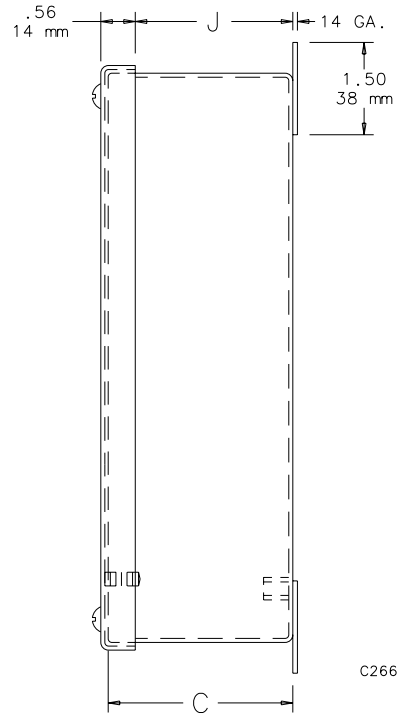

APPLICATION

Designed for pushbuttons and switches, the extra depth of these enclosures accommodates additional pushbutton contact blocks.

SPECIFICATIONS

- 14 gauge steel
- Seams continuously welded and ground smooth
- Captivated cover screws thread into sealed wells
- Grounding nut in body of enclosure
- Bonding provision on cover
- Oil-resistant gasket
- Enclosures with more than one column of pushbutton holes have internal detachable hinge
- External wall-mounting brackets
- Factory stamped 4-way pushbutton holes

Catalog Number	AxBxC in./mm	Number of Holes	Mounting G x H in./mm	Overall L x W in./mm	J in./mm	T in./mm	X in./mm	Y in./mm
E1PBGXM	3.25 x 2.75 x 3.50	1	3.75 x 1.88	4.25 x 2.97	3.09	2.50	1.48	1.73
	83 x 70 x 89		95 x 48	108 x 75	78	64	38	44
E2PBGXM	5.12 x 2.75 x 3.50	2	5.62 x 1.88	6.12 x 2.97	3.09	2.50	1.48	1.55
	130 x 70 x 89		143 x 48	155 x 75	78	64	38	39
E3PBGXM	7.25 x 2.75 x 3.50	3	7.75 x 1.88	8.25 x 2.97	3.09	2.50	1.48	1.48
	184 x 70 x 89		197 x 48	210 x 75	78	64	38	38
E4PBGXM	9.50 x 2.75 x 3.50	4	10.00 x 1.88	10.50 x 2.97	3.09	2.50	1.48	1.48
	241 x 70 x 89		254 x 48	267 x 75	78	64	38	38
E6PBGXM	8.50 x 5.00 x 4.25	6	9.00 x 4.12	9.50 x 5.22	3.84	4.75	1.48	2.11
	216 x 127 x 108		229 x 105	241 x 133	98	121	38	54
E9PBGXM	8.50 x 7.25 x 4.25	9	9.00 x 5.63	9.50 x 7.47	3.84	6.25	1.48	2.11
	216 x 184 x 108		229 x 162	241 x 190	98	159	38	54
E12PBGXM	10.38 x 7.25 x 4.25	12	10.88 x 5.63	11.38 x 7.47	3.84	6.25	1.48	1.92
	264 x 184 x 108		276 x 162	289 x 190	98	159	38	49

C2667-C

22.5mm 4-way