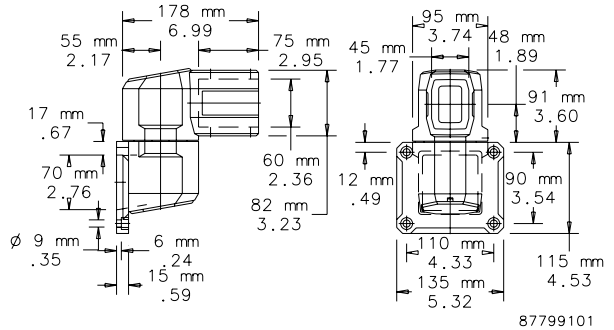

**WALL JOINT (VERTICAL)**

Vertical joint includes access plate for easy wire installation. Turning range of 300 degrees. Cast aluminum with RAL 7035 light-gray polyester powder paint finish. Setscrews, gasket and removable access plate included. Mounting fasteners are not provided.

**BULLETIN: CS4**

Catalog Number	Weight (lb.)
CCS2WJVLG	5.0

**WALL JOINT (HORIZONTAL)**

Includes access plates for easy wire installation. Turning range of 300 degrees. Cast aluminum with RAL 7035 light-gray polyester powder paint finish. Setscrews, gasket and removable access plates included. Mounting fasteners not provided.

**BULLETIN: CS4**

Catalog Number	Weight (lb.)
CCS2WJHLG	5.0

**INTERMEDIATE JOINT**

Joint is cast aluminum with RAL 7035 light-gray polyester powder paint finish. Turning range is 360 degrees with stop. Includes access plates for easy wire installation, installation hardware and gasket. Use of the intermediate joint reduces pendant arm load capacity by 43 percent.

**BULLETIN: CS4**

Catalog Number	Weight (lb.)
CCS2IJLG	5.0