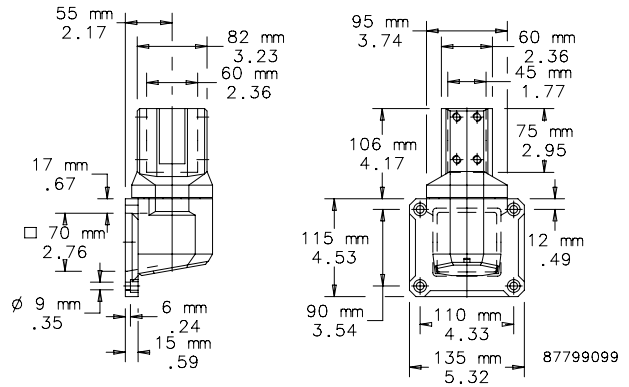

**WALL JOINT (VERTICAL)**

Vertical joint includes access plate for easy wire installation. Turning range of 300 degrees. Cast aluminum with RAL 7035 light-gray polyester powder paint finish. Setscrews, gasket and removable access plate included. Mounting fasteners are not provided.

**BULLETIN: CS4**

Catalog Number	Weight (lb.)
CCS2WJVLG	5.0

**WALL JOINT (HORIZONTAL)**

Includes access plates for easy wire installation. Turning range of 300 degrees. Cast aluminum with RAL 7035 light-gray polyester powder paint finish. Setscrews, gasket and removable access plates included. Mounting fasteners not provided.

**BULLETIN: CS4**

Catalog Number	Weight (lb.)
CCS2WJHLG	5.0

**INTERMEDIATE JOINT**

Joint is cast aluminum with RAL 7035 light-gray polyester powder paint finish. Turning range is 360 degrees with stop. Includes access plates for easy wire installation, installation hardware and gasket. Use of the intermediate joint reduces pendant arm load capacity by 43 percent.

**BULLETIN: CS4**

Catalog Number	Weight (lb.)
CCS2IJLG	5.0