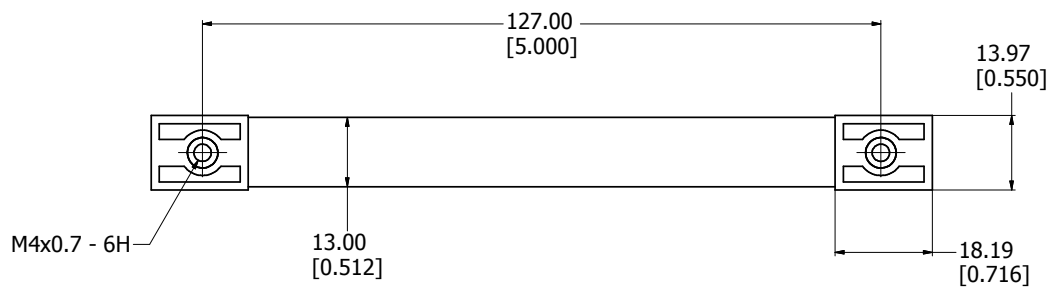

SIDE VIEW

EXPLODED HANDLE ASSEMBLY

BOTTOM VIEW

1427TBC,BB,GC		
Part #	Plastic End Post	Aluminum Bar Handle
1427TBC	Black	Clear
1427TBB	Black	Black
1427TGC	Grey	Clear
Hardware		
2 Screws - Countersink M4 x 10		
2 Washers		
**note handle sold singly		