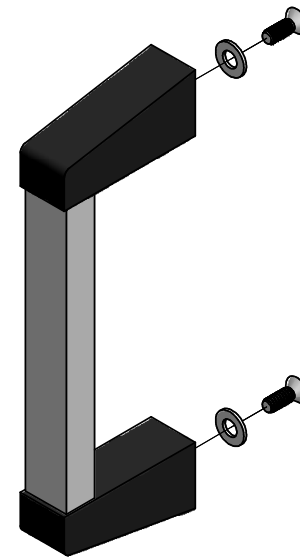

SIDE VIEW

EXPLODED HANDLE ASSEMBLY

BOTTOM VIEW

1427TBC,BB,GC		
Part #	Plastic End Post	Aluminum Bar Handle
1427TBC	Black	Clear
1427TBB	Black	Black
1427TGC	Grey	Clear
Hardware		
2 Screws - Countersink M4 x 10		
2 Washers		
**note handle sold singly		

HAMMOND
MANUFACTURING™

1427TBC,BB,GC