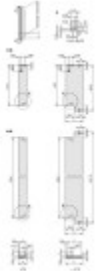

Plug-in unit in kit form for CompacPCI and VME64x applications

Illustration shows front panel 6 U, 4 HP

6 U

Dimension 3 / 6 U

Product illustrations are exemplary illustrations and can deviate from supplied products.

Part no.: 20848-596

Features:

- Meets IEEE 1101.10 and IEC 60297-3-102 standards
- Codable to IEC 60297-3-103
- Front panel shielded, without offset
- Suitable for insertion and extraction forces up to 700 N (per pair)
- Designed for fitting of microswitches

[Add to basket](#)

Technical information:

| Description | Height | Width |
|----------------|--------|-------|
| Front assembly | 6 U | 8 HP |

Downloads:

- 3D PDF with CAD data (DWG/DXF/PDF/STEP) ([Log in](#) Required)
- User manual, plug-in unit IEEE ([Log in](#) Required)
- User Manual ([Log in](#) Required)
- User manual, coding IEEE ([Log in](#) Required)

To gain access to the additional information you must [Log in](#).
If you do not yet have a user name, you may [Register here](#).

Delivery comprises: kit

| Item | Qty | Description |
|------|-------|---|
| | 6 U | |
| | ≥8 HP | |
| 1 | 1 | U front profile, aluminium front: anodised; -rear: pickled |
| 2 | 1 | EMC seal. Core: foam Sleeve: textile cladding with CuNi coating |
| 3 | 2 | IEL handle with integrated alignment pin for perforated strip and guide rail Lever: plastic PC, light grey, RAL 7035 Key: plastic PC, black, RAL 9005 |
| 4 | - | Printed board bracket, diecast zinc |