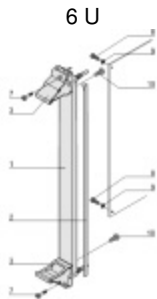

Plug-in unit in kit form for CompacPCI and VME64x applications

Illustration shows front panel 6 U, 4 HP

6 U

Dimension 3 / 6 U

Product illustrations are exemplary illustrations and can deviate from supplied products.

Part no.: 20848-596

Features:

- Meets IEEE 1101.10 and IEC 60297-3-102 standards
- Codable to IEC 60297-3-103
- Front panel shielded, without offset
- Suitable for insertion and extraction forces up to 700 N (per pair)
- Designed for fitting of microswitches

To gain access to the additional information you must [Log in](#).
If you do not yet have a user name, you may [Register here](#).

Delivery comprises: kit

| Item | Qty | Description |
|------|-------|---|
| | 6 U | |
| | ≥8 HP | |
| 1 | 1 | U front profile, aluminium front: anodised; -rear: pickled |
| 2 | 1 | EMC seal. Core: foam Sleeve: textile cladding with CuNi coating |
| 3 | 2 | IEL handle with integrated alignment pin for perforated strip and guide rail Lever: plastic PC, light grey, RAL 7035 Key: plastic PC, black, RAL 9005 |
| 4 | - | Printed board bracket, diecast zinc |

| | | |
|----|---|--|
| 5 | - | Countersunk screw with cross recess, M 2,5 × 8, St nickel-plated |
| 6 | 2 | Sleeve, PA, grey |
| 7 | 4 | Collar screw with cross recess M 2,5 × 12,3, St, nickel-plated |
| 8 | 2 | Countersunk screw with cross recess, M 2,5 × 6, St nickel-plated |
| 9 | 2 | Washer A 2.7, St, nickel-plated |
| 10 | 2 | Countersunk screw with cross recess, M 2,5 × 6, St nickel-plated |