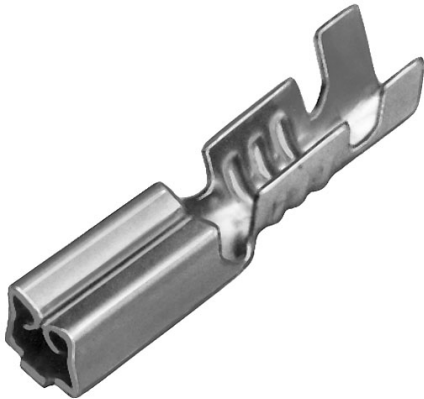

# EAO – Your Expert Partner for Human Machine Interfaces

31-945 - Flat receptacle

## 31-945 - Flat receptacle

*Attention: The preview is based on a sample product. This can differ from your current configuration.*

## Other Attributes

Weight

0.001 kg