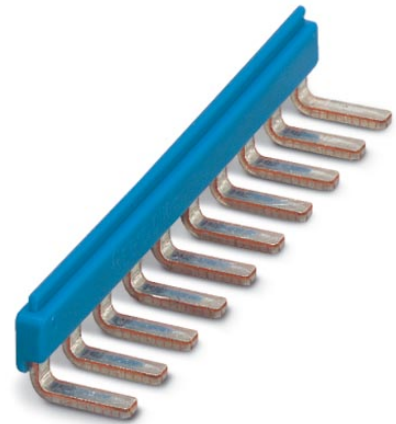

EB 84 IB ST BU

Order No.: 2836269

<http://catalog.phoenixcontact.net/phoenix/treeViewClick.do?UID=2836269>

Insertion bridges, divisible, isolated comb spine, color blue, 84-pos.

Commercial data

EAN	 4 017918 185565
sales group	K409
Pack	5 Pcs.
Customs tariff	85389099
Gross weight in pieces	0.04456 KG
Net weight per piece	0.0372 KG
Catalog page information	Page 246 (C-8-2013)