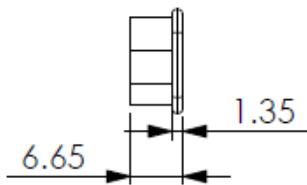

Professionally approved products.

Datasheet

Plug Dust Cover

RS Stock number 666-0932

Dimensions(mm)

Material : PP+Carbon black