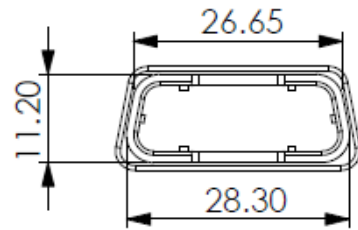

Professionally approved products.

Datasheet

Plug Dust Cover

RS Stock number 666-0932

Dimensions(mm)

Material : PP+Carbon black