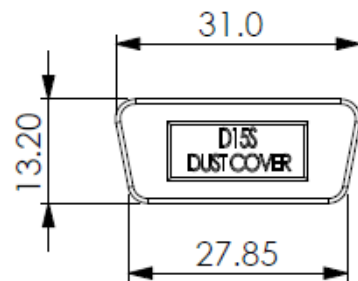

Professionally approved products.

Datasheet

Plug Dust Cover

RS Stock number 666-0932

Dimensions(mm)

Material : PP+Carbon black