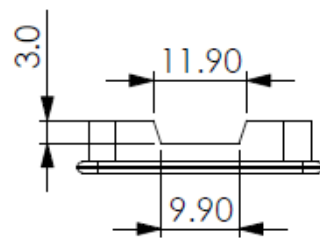

Professionally approved products.

Datasheet

Plug Dust Cover

RS Stock number 666-0932

Dimensions(mm)

Material : PP+Carbon black