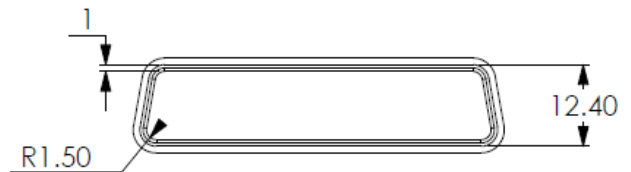

Professionally approved products.

Datasheet

Plug Dust Cover

RS Stock number 666-0948

Dimensions(mm)

Material : PP+Carbon black