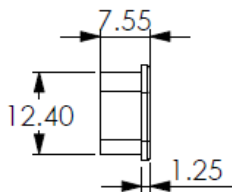

Professionally approved products.

Datasheet

Plug Dust Cover

RS Stock number 666-0948

Dimensions(mm)

Material : PP+Carbon black