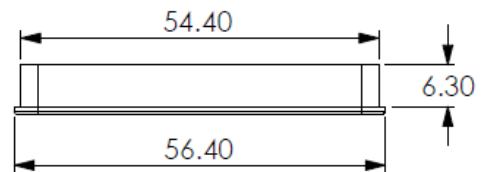

Professionally approved products.

Datasheet

Plug Dust Cover

RS Stock number 666-0948

Dimensions(mm)

Material : PP+Carbon black