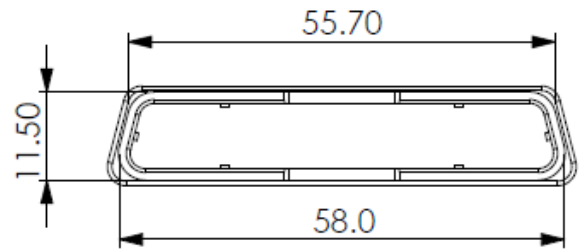

Professionally approved products.

Datasheet

Plug Dust Cover

RS Stock number 666-0945

Dimensions(mm)

Material : PP+Carbon black