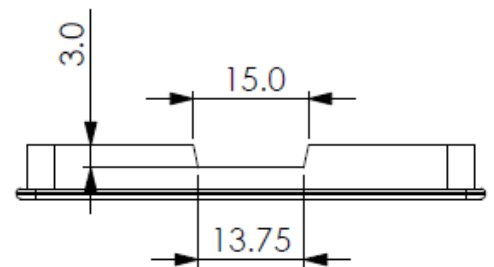

Professionally approved products.

Datasheet

Plug Dust Cover

RS Stock number 666-0945

Dimensions(mm)

Material : PP+Carbon black