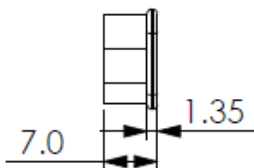

Professionally approved products.

Datasheet

Plug Dust Cover

RS Stock number 666-0945

Dimensions(mm)

Material : PP+Carbon black