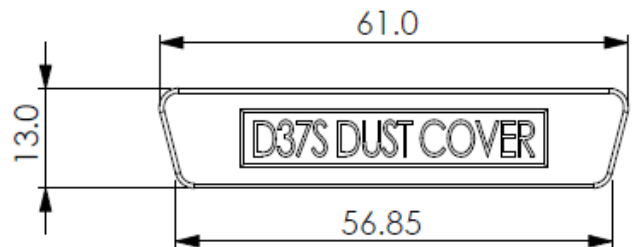

Professionally approved products.

Datasheet

Plug Dust Cover

RS Stock number 666-0945

Dimensions(mm)

Material : PP+Carbon black