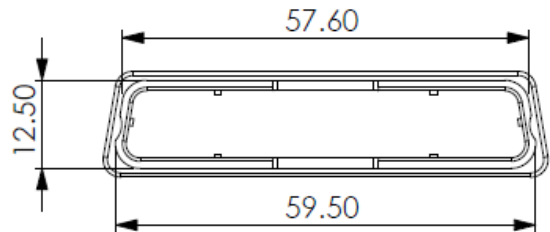

Professionally approved products.

Datasheet

Plug Dust Cover

RS Stock number 666-0926

Dimensions(mm)

Material : PP+Carbon black