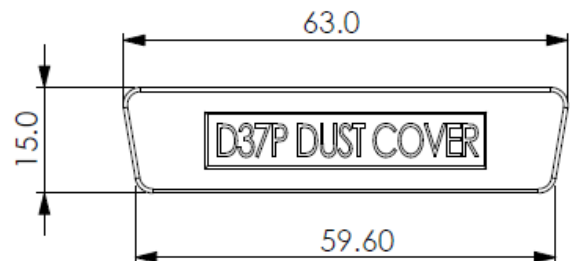

Professionally approved products.

Datasheet

Plug Dust Cover

RS Stock number 666-0926

Dimensions(mm)

Material : PP+Carbon black