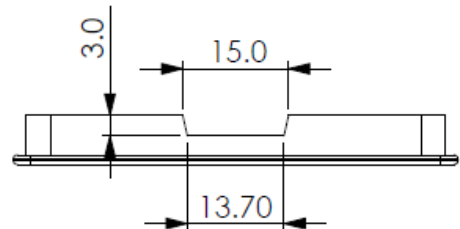

Professionally approved products.

Datasheet

Plug Dust Cover

RS Stock number 666-0926

Dimensions(mm)

Material : PP+Carbon black