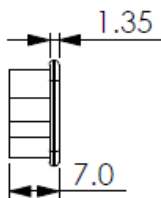

Professionally approved products.

Datasheet

Plug Dust Cover

RS Stock number 666-0926

Dimensions(mm)

Material : PP+Carbon black