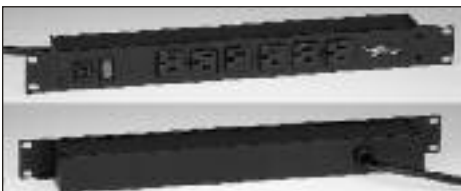

20A Rack Mount Plug-In Outlet Centers Ordering Information

Catalog No./Item	Description/Specifications	Catalog No./Item	Description/Specifications
J06B0B20 J06B2B20	Rack Mount Plug-In Outlet Center – Six 20A rear outlets, on/off switch. 6' [1.8m] (J06B0B20) or 15' [4.6m] (J06B2B20) cord. Receptacle center-to-center 1 1/2" [38mm]. 	J60B0B20 J60B2B20	Rack Mount Plug-In Outlet Center – Six 20A front outlets, on/off switch. 6' [1.8m] (J60B0B20) or 15' [4.6m] (J60B2B20) cord. Receptacle center-to-center 1 1/2" [38mm].
J06B0B20X J06B2B20X	Rack Mount Plug-In Outlet Center – Six 20A rear outlets. 6' [1.8m] (J06B0B20X) or 15' [4.6m] (J06B2B20X) cord. Receptacle center-to-center 1 1/2" [38mm]. 	J60B0B20X J60B2B20X	Rack Mount Plug-In Outlet Center – Six 20A front outlets. 6' [1.8m] (J60B0B20X) or 15' [4.6m] (J60B2B20X) cord. Receptacle center-to-center 1 1/2" [38mm].
J06B0B20X-AM	Rack Mount Plug-In Outlet Center with Digital Ammeter – Digital LCD readout of current draw. Six 20A rear outlets. 6' [1.8m] cord. Receptacle center-to-center 1 1/2" [38mm]. 		

J60B0B (Front & Back)