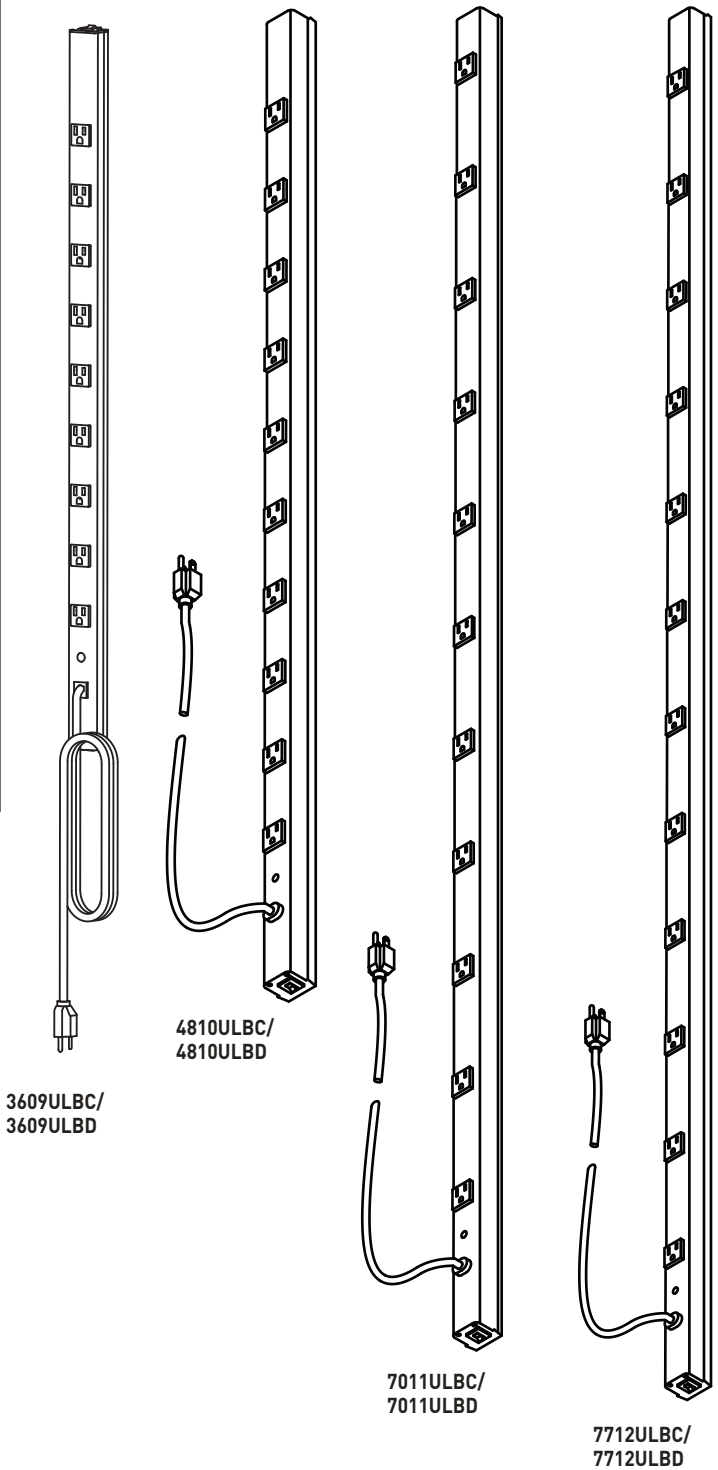

20A CabinetMATE Plug-In Outlet Centers Ordering Information

Catalog No./Item	Description/Specifications
2008ULBC20R 2008ULBD20R 2008ULBC20R-TL* 2008ULBD20R-TL*	CabinetMATE Plug-In Outlet Center – Eight 20A outlets with t-slots. 6' [1.8m] (2008ULBC20R, 2008ULBC20R-TL) or 15' [4.6m] (2008ULBD20R, 2008ULBD20R-TL) cord. Length 20" [508mm]. Receptacle center-to-center 1 1/4" [32mm]. Units available with straight blade or NEMA L5-20P locking plug. <div style="text-align: right;">  </div>
4810ULBC20R 4810ULBD20R 4810ULBC20R-TL* 4810ULBD20R-TL*	CabinetMATE Plug-In Outlet Center – Ten 20A outlets with t-slots. 6' [1.8m] (4810ULBC20R, 4810ULBC20R-TL) or 15' [4.6m] (4810ULBD20R, 4810ULBD20R-TL) cord. Length 48" [1.2m]. Receptacle center-to-center 4" [102mm]. Units available with straight blade or NEMA L5-20P locking plug. <div style="text-align: right;">  </div>
7011ULBC20R 7011ULBD20R 7011ULBC20R-TL* 7011ULBD20R-TL*	CabinetMATE Plug-In Outlet Center – Eleven 20A outlets with t-slots. 6' [1.8m] (7011ULBC20R, 7011ULBC20R-TL) or 15' [4.6m] (7011ULBD20R, 7011ULBD20R-TL) cord. Length 70" [1.6m]. Receptacle center-to-center 6" [152mm]. Units available with straight blade or NEMA L5-20P locking plug. <div style="text-align: right;">  </div>
7712ULBC20R 7712ULBD20R 7712ULBC20R-TL* 7712ULBD20R-TL*	CabinetMATE Plug-In Outlet Center – Twelve 20A outlets with t-slots. 6' [1.8m] (7712ULBC20R, 7712ULBC20R-TL) or 15' [4.6m] (7712ULBD20R, 7712ULBD20R-TL) cord. Length 77" [2m]. Receptacle center-to-center 6" [152mm]. Units available with straight blade or NEMA L5-20P locking plug. <div style="text-align: right;">  </div>