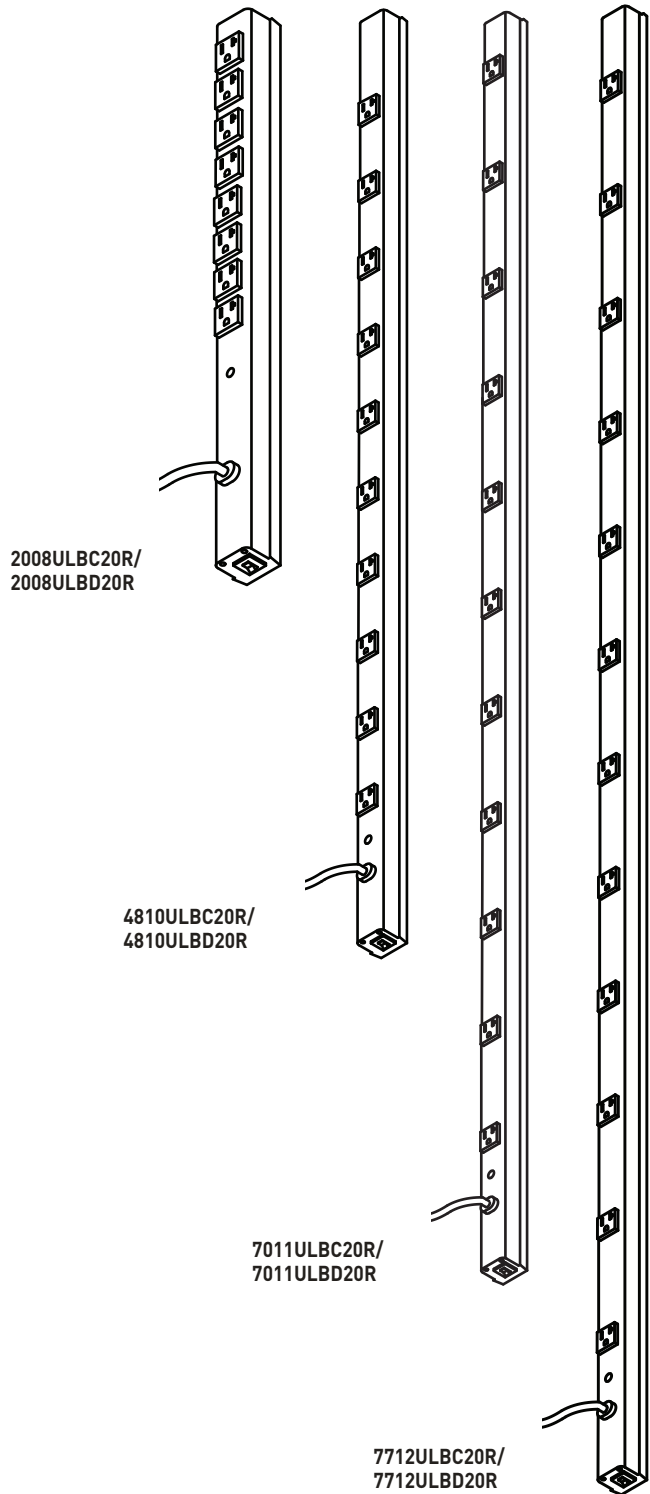

20A CabinetMATE Plug-In Outlet Centers Ordering Information

Catalog No./Item	Description/Specifications
2008ULBC20R 2008ULBD20R 2008ULBC20R-TL* 2008ULBD20R-TL*	CabinetMATE Plug-In Outlet Center – Eight 20A outlets with t-slots. 6' [1.8m] (2008ULBC20R, 2008ULBC20R-TL) or 15' [4.6m] (2008ULBD20R, 2008ULBD20R-TL) cord. Length 20" [508mm]. Receptacle center-to-center 1 1/4" [32mm]. Units available with straight blade or NEMA L5-20P locking plug.
4810ULBC20R 4810ULBD20R 4810ULBC20R-TL* 4810ULBD20R-TL*	CabinetMATE Plug-In Outlet Center – Ten 20A outlets with t-slots. 6' [1.8m] (4810ULBC20R, 4810ULBC20R-TL) or 15' [4.6m] (4810ULBD20R, 4810ULBD20R-TL) cord. Length 48" [1.2m]. Receptacle center-to-center 4" [102mm]. Units available with straight blade or NEMA L5-20P locking plug.
7011ULBC20R 7011ULBD20R 7011ULBC20R-TL* 7011ULBD20R-TL*	CabinetMATE Plug-In Outlet Center – Eleven 20A outlets with t-slots. 6' [1.8m] (7011ULBC20R, 7011ULBC20R-TL) or 15' [4.6m] (7011ULBD20R, 7011ULBD20R-TL) cord. Length 70" [1.6m]. Receptacle center-to-center 6" [152mm]. Units available with straight blade or NEMA L5-20P locking plug.
7712ULBC20R 7712ULBD20R 7712ULBC20R-TL* 7712ULBD20R-TL*	CabinetMATE Plug-In Outlet Center – Twelve 20A outlets with t-slots. 6' [1.8m] (7712ULBC20R, 7712ULBC20R-TL) or 15' [4.6m] (7712ULBD20R, 7712ULBD20R-TL) cord. Length 77" [2m]. Receptacle center-to-center 6" [152mm]. Units available with straight blade or NEMA L5-20P locking plug.

* Use "TL" suffix with Catalog Number for locking plug.