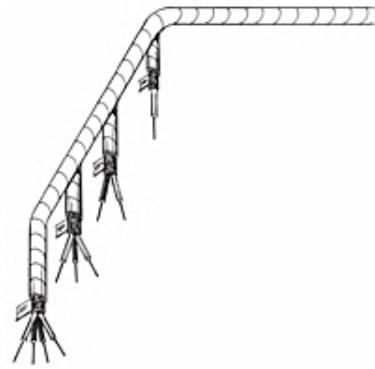

Olympic Wire and Cable

7 Madison Road • Fairfield, NJ 07004

973.227.7996 800.526.2269 • Fax: 973.227.1606

email: sales@olympicwire.com

Olympic P/N 3413, MIL-W-16878 Type E PTFE Shielded Cable, 1 Twisted Pair

MIL-W-16878 Type E PTFE Shielded Cable, 1 Twisted Pair

Stranded silver plated Copper conductors, insulated with Type E extruded PTFE, color coded, twisted, braided silver plated Copper shield (90% coverage), white PTFE tape wrapped jacket.

Temperature Rating:

-65°C to +200°C

SPECIFICATIONS

No. of Conductors	2
Conductor Size	24 AWG
Stranding	19/36, Silver Plated Copper
Nom. Wall Thickness	0.010 in
Nom. Jacket Thickness	0.010 in
Nom. O.D.	0.129 in
Voltage	600 V
Insulation	PTFE
Shielding	85% Silver Plated Copper Braid
Jacket	PTFE Wrap, White
Color Code	Black White
Operating Temperature	-65 to 200 °C