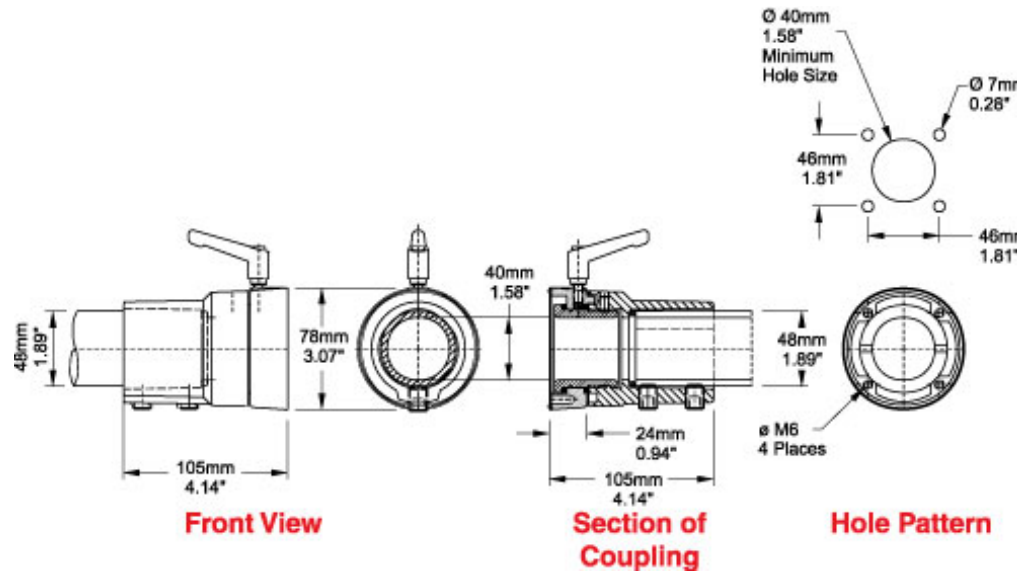

Tara Plus Coupling *TPSSC Series*

- Attaches to enclosure.
- Accepts 48mm round tube. perpendicular to enclosure top/bottom.
- Die-cast Aluminum G Al Si 12.
- Adjustable torque resistance.
- Rotates 300°.

Part No.	Mounting Position
R149-025-500	Top
R149-025-501	Bottom

Data subject to change without notice