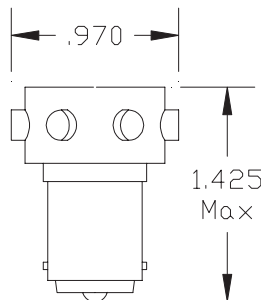

MODEL 460

STACK LIGHT

This model is designed to replace incandescent lighting in Stack Lights. Reduce your energy and maintenance cost. Voltages available from 24 to 120 in AC or DC. With 360 degree viewing, these lights are available in all colors. Insert 1 - Red, 2 - Green, 3 - Yellow, 4 - Amber, 5 - Ultra Green, 6 - Ultra Blue, 7 - Pure White where "X" appears below.

Voltages	Model No.
24	460-24X
28	460-28X
60	460-60X
120	460-120X