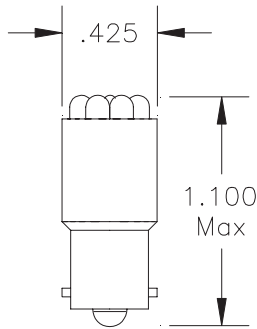

888.747.4533 Toll Free
 805.676.3200 Fax 805.676.3206
 www.SloanLED.com
 5725 Olivas Park Drive, Ventura, CA 93003

INCANDESCENT REPLACEMENT PRODUCTS

MODEL 197

T - 3 ¼ MINIATURE BAYONET CLUSTER LED

Voltages available from 5 - 48VDC and 5 - 120VAC. Please specify color when ordering. Insert 1 - Red, 2 - Green 3 - Yellow, 4 - Amber, 5 - Ultra Green, 6 - Ultra Blue, 7 - Pure White where "X" appears below. Ultra Bright Blue, Ultra Bright Green and White are configured with a single 5mm LED only. All others are configured with a six T-1 LED cluster.

Voltages	Pos. Ctr.	Neg. Ctr.	Dual Pol.	AC
5vdc/vac	197-PC5X	197-NC5X	197-DP5X	197-AC5X
14vdc/vac	197-PC14X	197-NC14X	197-DP14X	197-AC14X
24vdc/vac	197-PC24X	197-NC24X	197-DP24X	197-AC24X
28vdc/vac	197-PC28X	197-NC28X	197-DP28X	197-AC28X
48vdc/vac	197-PC48X	197-NC48X	197-DP48X	197-AC48X
120vac				197-AC120X

MODEL 160

T - 4 ½ CANDELABRA LED

6S6 candelabra screw base LED light. Long life, low power replacement for incandescent lamps. Dual polarity works in both AC and DC applications. Comes with either 4 or 6 LED cluster. Insert 1 - Red, 2 - Green, 3 - Yellow, 4 - Amber, 5 - Ultra Green, 6 - Ultra Blue, 7 - Pure White where "X" appears. When ordering, indicate number of LED's after the model number, voltage and color.

Voltage	Model No.
12	160-12X
24	160-24X
28	160-28X
48	160-48X
60	160-60X
120	160-120X

Direct replacement for 3S6 and 6S6 lamps

How to Order: Model No.-Voltage-Color-Number of LED's

Example: 160-121-6

MODEL 460