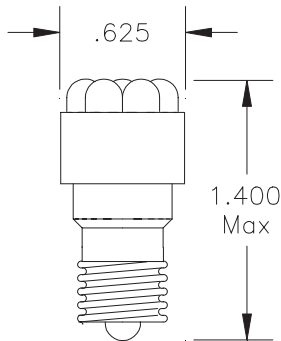

888.747.4533 Toll Free
 805.676.3200 Fax 805.676.3206
 www.SloanLED.com
 5725 Olivas Park Drive, Ventura, CA 93003

INCANDESCENT REPLACEMENT PRODUCTS

MODEL 197

T - 3 ¼ MINIATURE BAYONET CLUSTER LED

Voltages available from 5 - 48VDC and 5 - 120VAC. Please specify color when ordering. Insert 1 - Red, 2 - Green 3 - Yellow, 4 - Amber, 5 - Ultra Green, 6 - Ultra Blue, 7 - Pure White where "X" appears below. Ultra Bright Blue, Ultra Bright Green and White are configured with a single 5mm LED only. All others are configured with a six T-1 LED cluster.

Voltages	Pos. Ctr.	Neg. Ctr.	Dual Pol.	AC
5vdc/vac	197-PC5X	197-NC5X	197-DP5X	197-AC5X
14vdc/vac	197-PC14X	197-NC14X	197-DP14X	197-AC14X
24vdc/vac	197-PC24X	197-NC24X	197-DP24X	197-AC24X
28vdc/vac	197-PC28X	197-NC28X	197-DP28X	197-AC28X
48vdc/vac	197-PC48X	197-NC48X	197-DP48X	197-AC48X
120vac				197-AC120X

MODEL 160

T - 4 ½ CANDELABRA LED

6S6 candelabra screw base LED light. Long life, low power replacement for incandescent lamps. Dual polarity works in both AC and DC applications. Comes with either 4 or 6 LED cluster. Insert 1 - Red, 2 - Green, 3 - Yellow, 4 - Amber, 5 - Ultra Green, 6 - Ultra Blue, 7 - Pure White where "X" appears. When ordering, indicate number of LED's after the model number, voltage and color.

Voltage	Model No.
12	160-12X
24	160-24X
28	160-28X
48	160-48X
60	160-60X
120	160-120X

Direct replacement for 3S6 and 6S6 lamps

How to Order: Model No.-Voltage-Color-Number of LED's

Example: 160-121-6

MODEL 460