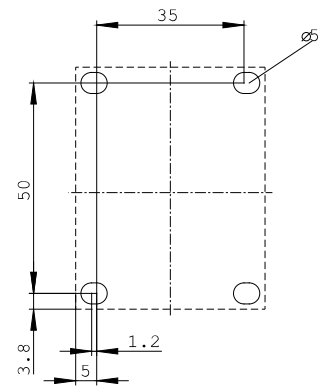

last change: