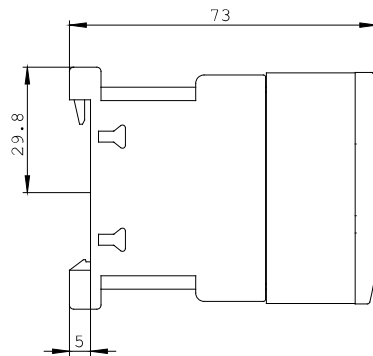

last change: