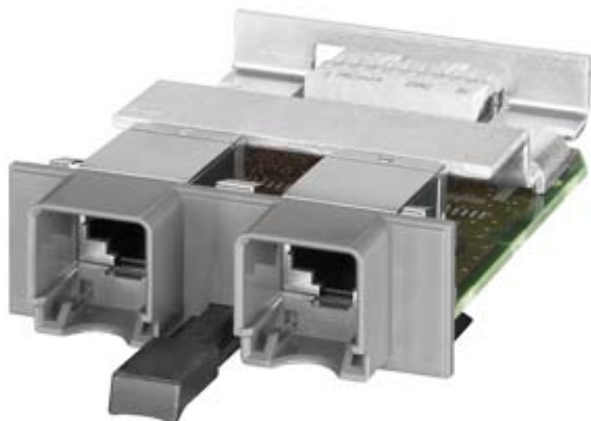

Product-type designation

MM992-2CUC

SCALANCE X ACCESSORY,
MEDIA MODULE MM992-2CUC,
2 X 1000MBIT/S RJ45-PORTS, ELECTRICAL;
WITH SLEEVE

Transmission rate

Transfer rate / 1	10 Mbit/s
Transfer rate / 2	100 Mbit/s
Transfer rate / 3	1000 Mbit/s

Interfaces

Number of electrical/optical connections / for network components or terminal equipment / maximum	2
Number of electrical connections	
<ul style="list-style-type: none"> for network components and terminal equipment 	2
Design of electrical connection	
<ul style="list-style-type: none"> for network components and terminal equipment 	RJ45 port

Design, dimensions and weight

Design	Media module with support collar
Width	60 mm
Height	22 mm
Depth	100 mm
Net weight	0.08 kg
Type of mounting	
<ul style="list-style-type: none"> • Installation in media module slot 	Yes