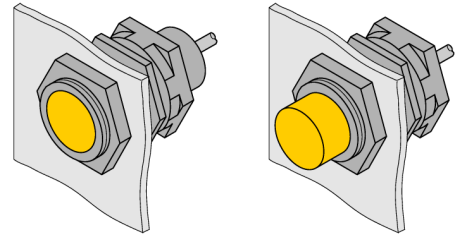

**Mounting accessories**  
**QM-08**

- Quick-mount bracket with dead-stop;
- Material: Chrome-plated brass
- Male thread M12 x 1
- Reduction of the switching distance is possible

<b>Type code</b>	QM-08
Ident no.	6945100
<b>Construction</b>	accessories for threaded barrels, M8
Dimensions	33 mm
Housing material	Metal, CuZn, chrome-plated
Max. tightening torque housing nut	10 Nm