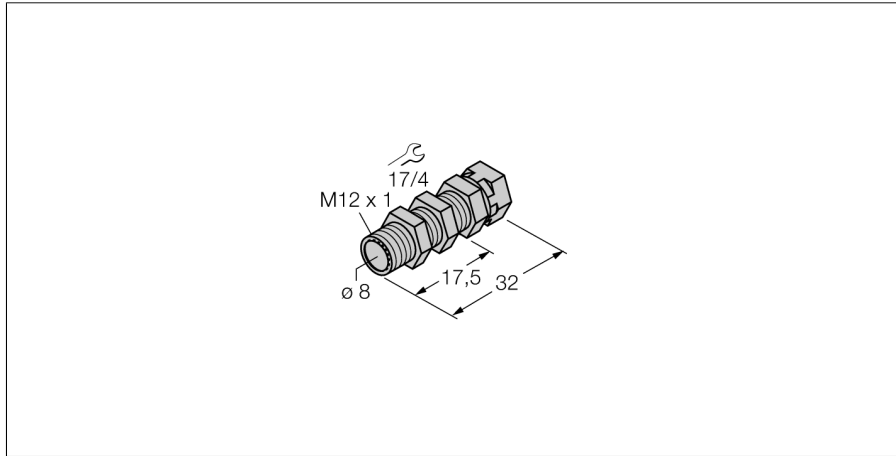

**Mounting accessories**  
**QM-08**

- Quick-mount bracket with dead-stop;
- Material: Chrome-plated brass
- Male thread M12 x 1
- Reduction of the switching distance is possible

<b>Type code</b>	QM-08
Ident no.	6945100
<b>Construction</b>	accessories for threaded barrels, M8
Dimensions	33 mm
Housing material	Metal, CuZn, chrome-plated
Max. tightening torque housing nut	10 Nm