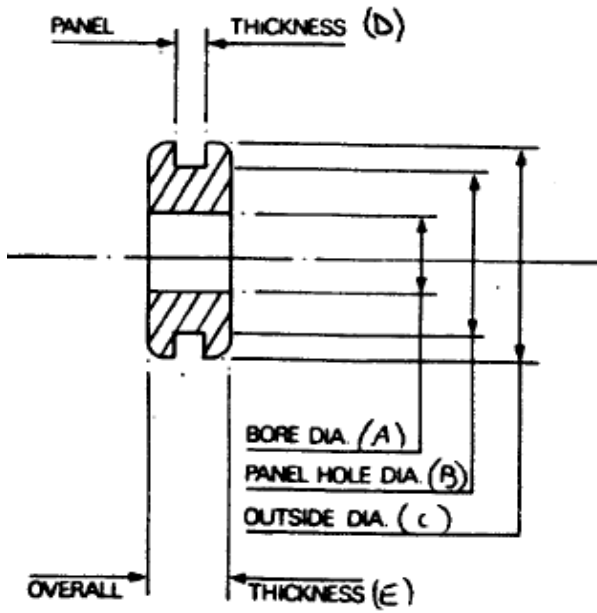

Professionally approved products. Datasheet

STANDARD GROMMET