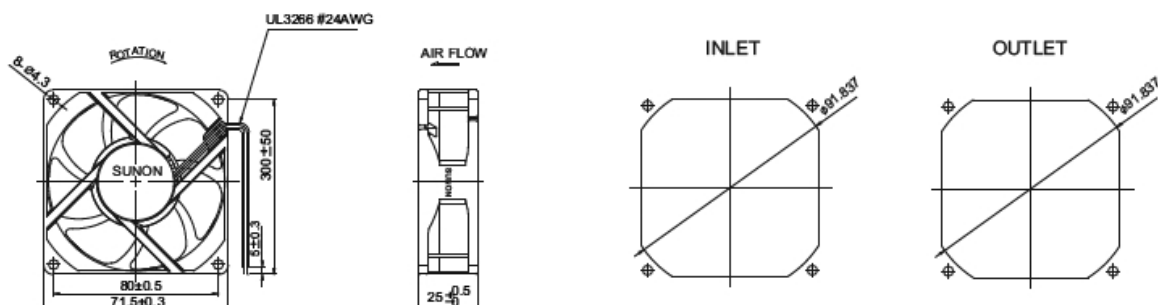

*All model could be customized on voltage or any other requirements to fit your need.

*Specifications subject to change without notice. Please Visit SUNON web site at <http://www.sunon.com> for update information.