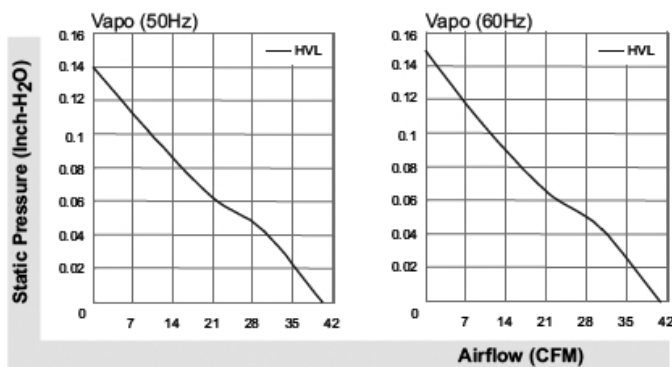

80x80x25 mm

SUNON

MagLev Motor AC Fan 40-41 CFM

Model	P/N	Bearing ● VAPO ○ BALL ◎ Sleeve	Rating Voltage (VAC)	Freq. (Hz)	Power Current (AMP)	Power Consumption (WATTS)	Speed (RPM)	Air Flow (CFM)	Static Pressure (Inch-H₂O)	Noise (dBA)	Weight (g)
MA1082-HVL	GN	●	115	50/60	0.22/0.21	3.6/3.6	3200/3300	40/41	0.14/0.15	32/33	102.2
MA2082-HVL	GN	●	220-240	50/60	0.215/0.225	4.6/4.6	3200/3300	40/41	0.14/0.15	32/33	102.2

Frame : PBT Plastic

UNITS:mm

*All model could be customized on voltage or any other requirements to fit your need.

*Specifications subject to change without notice. Please Visit SUNON web site at <http://www.sunon.com> for update information.