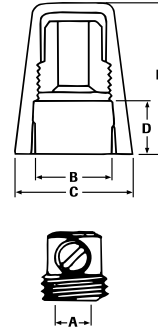

WIRE TERMINATION

WWW.IDEALIND.COM • 1-800-435-0705 CUSTOMER ASSISTANCE

Set Screw Wire Connector Dimensions (inches)

Insert		Shell			
Model	A	B	C	D	E
10	9/64	13/32	1/2	15/64	45/64
11	13/64	29/64	35/64	13/32	63/64
22	17/64	1/2	11/16	13/32	1