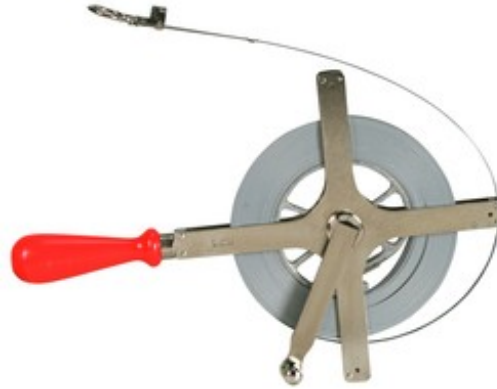

- 1/4" (6mm) x 164' (50m) Chrome Clad ® blade
- Nominal blade thickness .019"
- Extra large winding drum provides rapid line recovery
- Special hook ring with ribbed face at zero
- Leather thong is provided to use through eye at rear
- Blade style: E13

Catalog No. CD2750MME

UPC:

037103063687

Blade Width (Inches)	Blade Length	Blade Style	Case Color	Blade Finish	Replacement Blade Cat No.	Style of Case or Reel
1/4 in./6 mm	164 ft./50 m	E13	None	Chrome Clad®	OCD2750MME	Open Reel