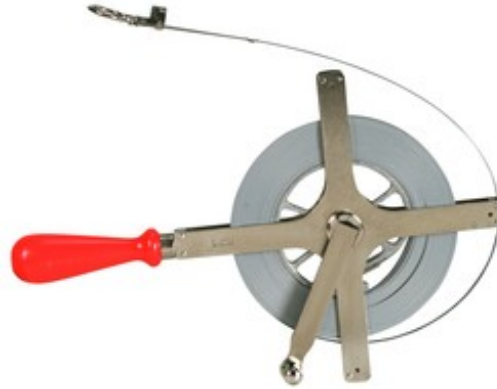

- 1/4" (6mm) x 100' (30m) Chrome Clad ® blade
- Nominal blade thickness .019"
- Extra large winding drum provides rapid line recovery
- Special hook ring with ribbed face at zero
- Leather thong is provided to use through eye at rear
- Blade style: E2

**Catalog No. C2276ME**

**UPC:**

037103454737

Blade Width (Inches)	Blade Length	Blade Style	Case Color	Blade Finish	Replacement Blade Cat No.	Style of Case or Reel
1/4 in./6 mm	100 ft./30 m	E2	None	Chrome Clad®	OC2276ME	Open Reel