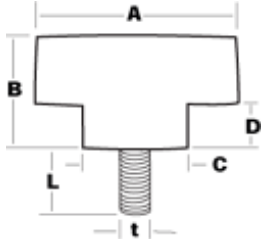

Option Choices

Selection Option	Your Choice
Knob Shape	Fluted Knob
Knob Style	Coronado
Material	Thermoset
Insert	Steel Stud
Insert or Stud Measurement	English

Dimension Chart

Part Dimensions

Part Number	A	B	C	D	t	L
04E-11S-252010	1.100	0.860	0.860	0.400	1/4-20	1.000

Part: 04E-11S-252010

Quantity	
100-499	
500-999	
1000-2499	
2500-4999	

Please [contact us](#) for pricing on orders over 5000 knobs

[Start New Selection](#)