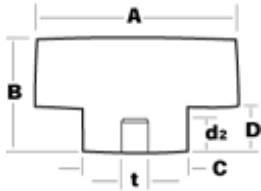

Option Choices

Selection Option	Your Choice
Knob Shape	Fluted Knob
Knob Style	Coronado
Material	Thermoset
Insert	Brass Insert
Insert or Stud Measurement	English

Dimension Chart

Part Dimensions

Part Number	A	B	C	D	t	d2
04E-11BI2520	1.100	0.860	0.860	0.400	1/4-20	0.375

Part: 04E-11BI2520

Quantity	
100-499	0.41
500-999	0.30
1000-2499	0.26
2500-4999	0.26

Please [contact us](#) for pricing on orders over 5000 knobs

[Start New Selection](#)