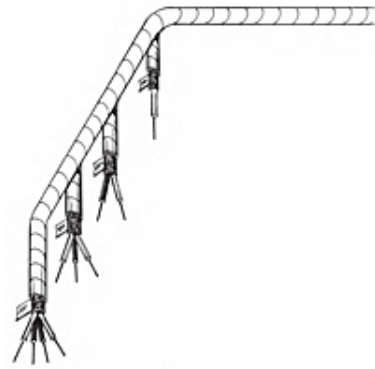

## Olympic P/N 3429, MIL-W-16878 Type E PTFE Shielded Cable, 1 Twisted Pair

### MIL-W-16878 Type E PTFE Shielded Cable, 1 Twisted Pair

Stranded silver plated Copper conductors, insulated with Type E extruded PTFE, color coded, twisted, braided silver plated Copper shield (90% coverage), white PTFE tape wrapped jacket.

## SPECIFICATIONS

No. of Conductors	2
Conductor Size	16 AWG
Stranding	19/29, Silver Plated Copper
Nom. Wall Thickness	0.011 in
Nom. Jacket Thickness	0.012 in
Nom. O.D.	0.203 in
Voltage	600 V
Insulation	PTFE
Shielding	85% Silver Plated Copper Braid
Jacket	PTFE Wrap, White
Color Code	Black White
Operating Temperature	-65 to 200 °C