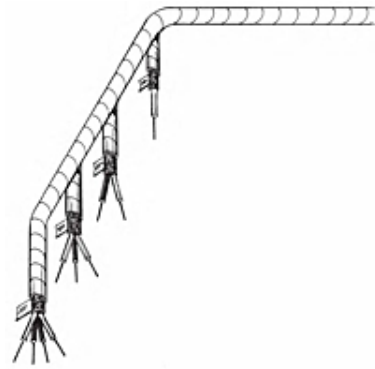

Olympic Wire and Cable

7 Madison Road • Fairfield, NJ 07004

973.227.7996 800.526.2269 • Fax: 973.227.1606

email: sales@olympicwire.com

Olympic P/N 3417, MIL-W-16878 Type E PTFE Shielded Cable, 1 Twisted Pair

MIL-W-16878 Type E PTFE Shielded Cable, 1 Twisted Pair

Stranded silver plated Copper conductors, insulated with Type E extruded PTFE, color coded, twisted, braided silver plated Copper shield (90% coverage), white PTFE tape wrapped jacket.

Temperature Rating:

-65°C to +200°C

SPECIFICATIONS

No. of Conductors	2
Conductor Size	22 AWG
Stranding	19/34, Silver Plated Copper
Nom. Wall Thickness	0.010 in
Nom. Jacket Thickness	0.010 in
Nom. O.D.	0.141 in
Voltage	600 V
Insulation	PTFE
Shielding	85% Silver Plated Copper Braid
Jacket	PTFE Wrap, White
Color Code	Black White
Operating Temperature	-65 to 200 °C