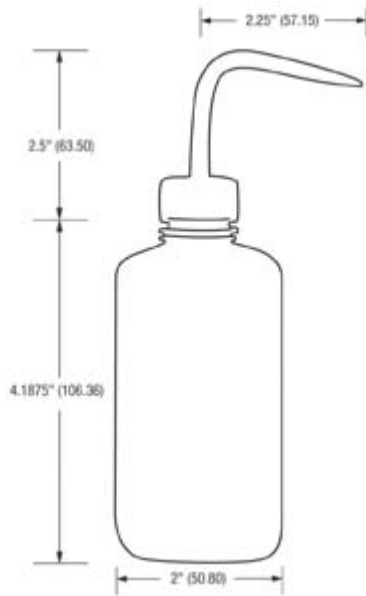

## Flux Bottle

BC

8 oz. bottle for water, cleaner and flux

Polyethylene bottle, screw cap, and dispensing tube with 8 oz. (237ml) capacity. Inexpensive way to wet sponges and dispense liquids at the work bench without waste.

## Product Dimensions

BC-250 -Flux Bottle  
1 units/case

SF-250 -Flux Bottle  
10 units/case

---