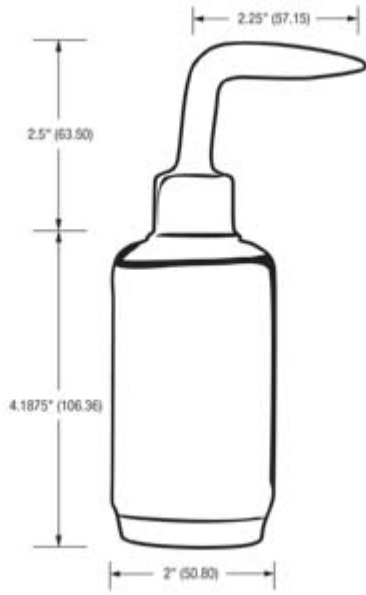

## Flux Bottle

BC

8 oz. bottle for water, cleaner and flux

Polyethylene bottle, screw cap, and dispensing tube with 8 oz. (237ml) capacity. Inexpensive way to wet sponges and dispense liquids at the work bench without waste.

## Product Dimensions

BC-250 -Flux Bottle  
1 units/case

SF-250 -Flux Bottle  
10 units/case

---