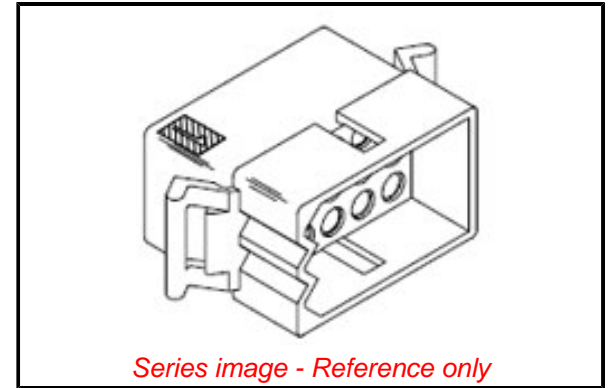

PLEASE CHECK WWW.MOLEX.COM FOR LATEST PART INFORMATION

Part Number: [0003092159](#)
Status: **Active**
Overview: Standard .093" Pin and Socket Connectors
Description: 2.36mm Diameter Standard .093" Pin and Socket Plug Housing, 15 Circuits, 3 Rows, with Pre-Bent Mounting Ears, without Pull Tabs, with Lock Windows

Documents:

3D Model	Product Specification PS-1375-001 (PDF)
Drawing (PDF)	Product Specification PS-1375-002 (PDF)
Product Specification PS-02-09 (PDF)	RoHS Certificate of Compliance (PDF)

Agency Certification

CSA	LR19980
UL	E29179

General

Product Family	Crimp Housings
Series	1375
Application	Power, Wire-to-Wire
Comments	12.5A max. can be achieved when housing is used with 42477 or 42478 terminals
Overview	Standard .093" Pin and Socket Connectors
Product Name	Standard .093"
UPC	800753617544

Physical

Circuits (maximum)	15
Color - Resin	Natural
Flammability	94V-2
Gender	Plug
Glow-Wire Capable	No
Lock to Mating Part	Yes
Material - Resin	Nylon
Net Weight	6.469/g
Number of Rows	3
Packaging Type	Bag
Panel Mount	Yes
Pitch - Mating Interface	5.03mm
Stackable	No
Temperature Range - Operating	-40° to +105°C

Electrical

Current - Maximum per Contact	9.5A

Solder Process Data

Lead-freeProcess Capability	N/A

Material Info

Engineering Number	1375-P4

Reference - Drawing Numbers

Product Specification	PS-02-09, PS-1375-001, PS-1375-002
Sales Drawing	SD-1375-*

EU ELV

Not Relevant

EU RoHS

Compliant

REACH SVHC

Not Contained Per - ED/61/2018 (27 June 2018)

Halogen-Free

Status

Low-Halogen

For more information, please visit [Contact US](#)

China ROHS

ELV

RoHS Phthalates

China RoHS

Green Image

Not Relevant

Not Contained

Search Parts in this Series

[1375 Series](#)

Mates With

[03-09-1157](#)

Use With

[1189 Crimp Terminals](#), [1190 Crimp Terminals](#), [1380 Male Crimp Terminals](#), [1381 Female Crimp Terminals](#), [1433 Crimp Terminals](#), [1434 Male Crimp Terminals](#), [1973](#) , [2151](#) , [2273](#) , [2870](#) , [2871](#) , [4272](#) , [Link:4550](#), [6271](#)