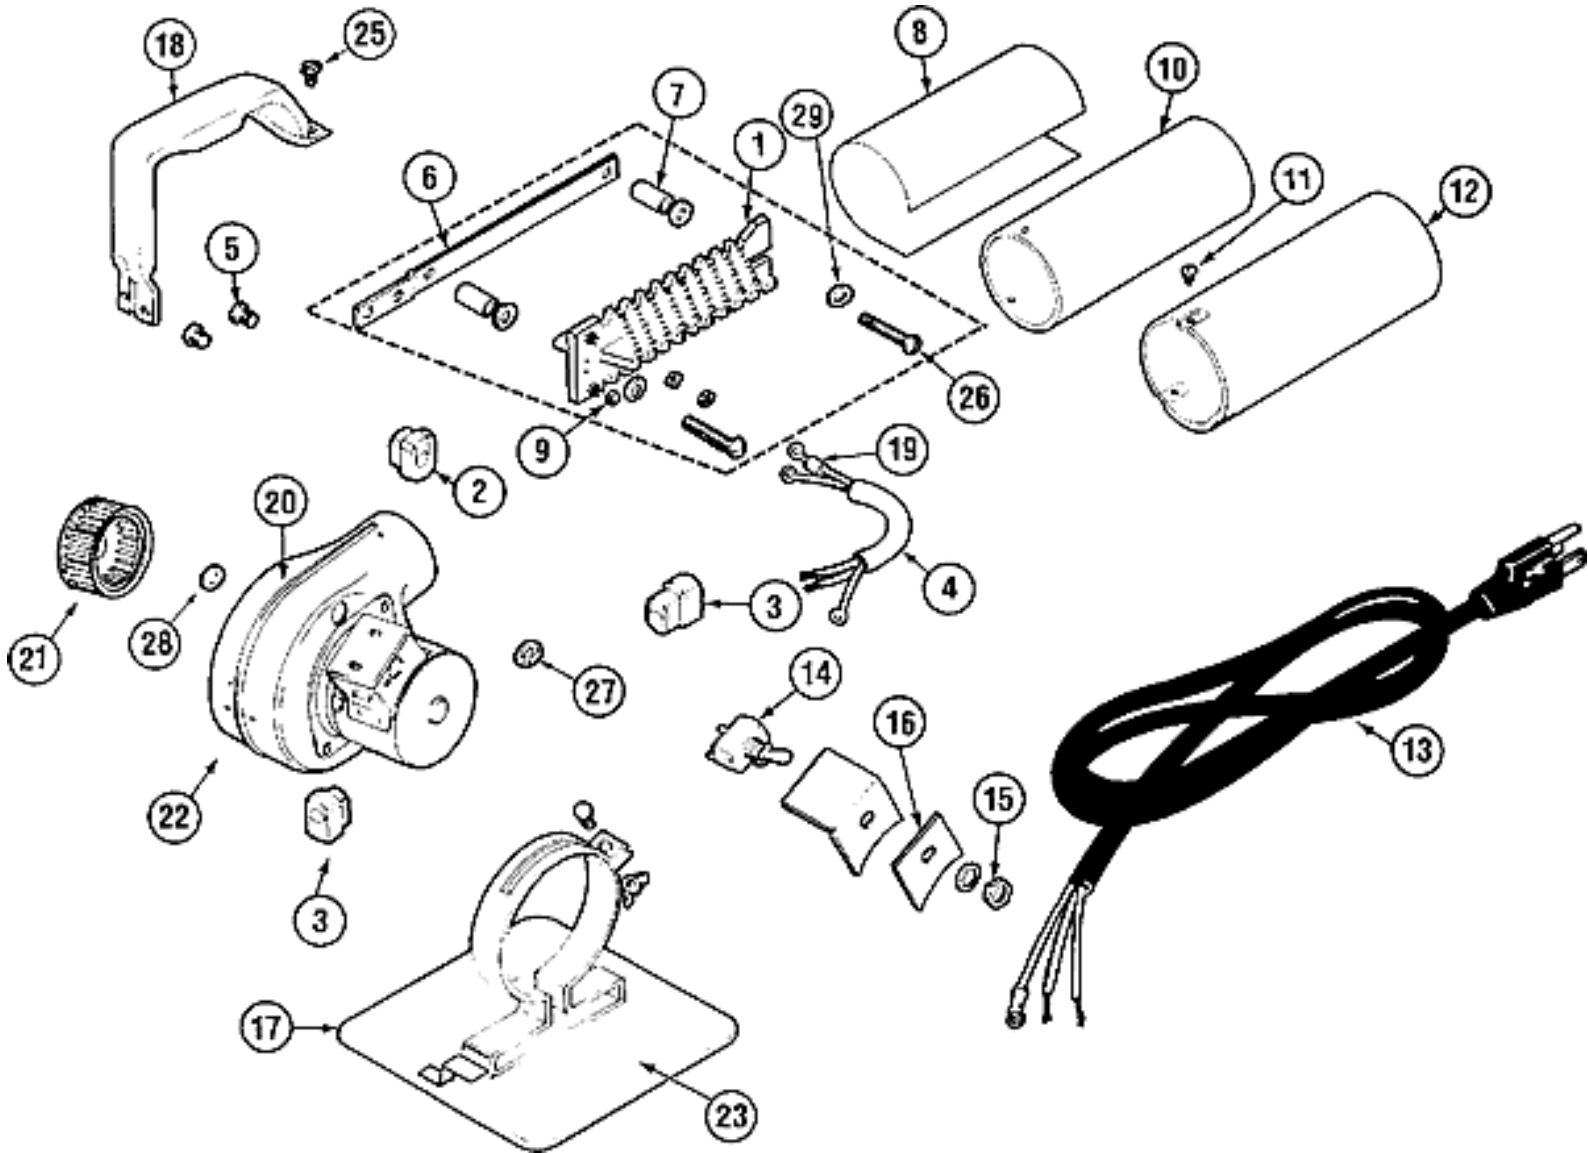

REPLACEMENT PARTS SERVICE

Call 1-800-323-0620 for Fast Service

MASTERFLOW HEAT BLOWER REPLACEMENT PARTS

ITEM NO.	UPC NO.	Model NO.	DESCRIPTION
2	35164	GRT-019	Strain Relief, Blower Housing
3	35165	GRT-023	Strain Relief, Switch Housing
4	35088	805	Lead Wire, With Thermal Fuse (Switch to Element)
1	35089	815	Element, AH-301
1	35090	816*	Element, AH-302

5	35091	823	Screw, Element Bracket Mounting (Kit of 2)
6	35092	824	Bracket Bar, AH-301
6	35093	825	Bracket Bar, AH-501 AH-751
7	35094	826	Spacer, Bracket, AH-301 (Kit of 2)
8	35095	827	Mica, AH-501 AH-751
9	35096	833	Nut, Element Wire Mounting (Kit of 2)
10	35097	836	Nozzle, AH-301
10	35098	837	Nozzle, AH-501 AH-751
11	35099	838	Screw, Nozzle (Kit of 3)
12	35100	839	Shield, AH-501 AH-751
13	35101	842	Cordset, 120V, AH-301 AH-501
13	35102	843	Cordset, 220V, USA
14	35103	845	Switch
15	35104	846	Nut, Switch (Furnished With Switch)
16	35105	847	Switch Plate
17	20108	20108	Stand, Adjustable
1	30310	30310	Element, AH-501
1	30311	30311*	Element, AH-502
1	30312	30312	Element, AH-751
1	30313	30313*	Element, AH-752
13	35229	35229*	Cordset, 220V, European
13	35230	35230*	Cordset, 240V, Australian
18	50737	50737	Handle
13	50924	50924	Cordset, 120V, AH-501C & AH-751
19	50927	50927	Thermal Fuse, With Terminal & Shrink Sleeve
20	50977	50977	Label, Warning (All Models)
21	50989	50989	Blower Wheel, Metal
22	51008	51008	Motor, Blower Assembly, 120V
22	51009	51009*	Motor, Blower Assembly, 220V
12	51207	51207	Shield, AH-301
8	51376	51376	Mica, AH-301
23	51411	51411	Label, Warning (All Models)

7	51535	51535	Spacer, Bracket, AH-501 & AH-751 (Kit of 2)
25	56003	56003	Screw, Handle (Kit of 4)
26	56012	56012	Screw, Bracket, AH-301, AH-501, AH-751 (Kit of 2)
27	56021	56021	Nut, Elastic Stop
28	56075	56075	Lockwasher (Under 1 Cover Screw)
29	60066	60066	Washer, Bracket (All Models) (Kit of 4)
* 220 / 240 Volt Models Only			