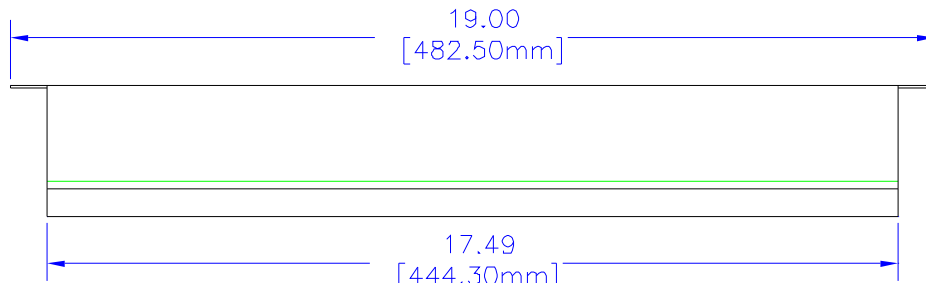

NOTES

DESIGNED FOR POWER DISTRIBUTION FROM FRONT OF UNIT.
TOUGH STEEL CASE AVAILABLE IN ASA 61 GRAY OR BLACK POWDER PAINT.
HEAVY-DUTY POWER CORD - 14/3 SJTW FOR EXTREME TEMPERATURE RANGES. COMES IN 6' OR 15' LONG.
INTEGRAL MOLDED PLUG AVAILABLE IN STRAIGHT BLADE (NEMA 5-15P) OR TWIST-LOCK (NEMA L5-15P) CONFIGURATIONS.
COMES WITH RED PILOT LIGHT TO INDICATE POWER ON.
INCLUDES 15A, 125VAC CIRCUIT BREAKER TO PREVENT LINE OVERLOAD.
CSA CERTIFIED, UL RECONIZED-UNDER THE COMPONENT PROGRAM OF UL

SIDE VIEW

*SEE CATALOG FOR THE COMPLETE PART NUMBER BASED ON THE OPTIONS LISTED IN THE NOTE SECTION

HAMMOND
MANUFACTURING

TITLE HAMMOND RACK MOUNT POWER PANELS	
DRAWN BY MJM	PAGE 1 OF 1
SCALE	
PART NUMBER 1582T8****