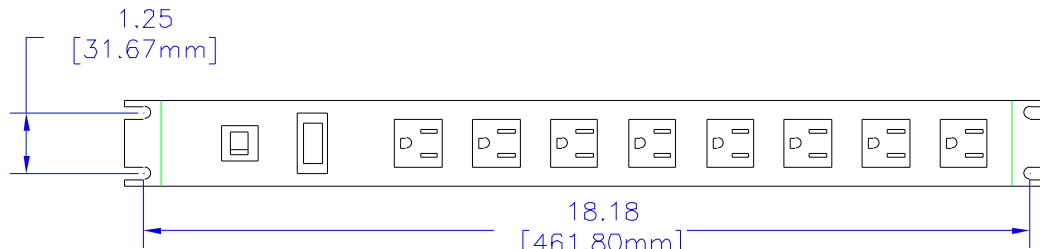

NOTES

DESIGNED FOR POWER DISTRIBUTION FROM FRONT OF UNIT.
TOUGH STEEL CASE AVAILABLE IN ASA 61 GRAY OR BLACK POWDER PAINT.
HEAVY-DUTY POWER CORD - 14/3 SJTW FOR EXTREME TEMPERATURE RANGES. COMES IN 6' OR 15' LONG.
INTEGRAL MOLDED PLUG AVAILABLE IN STRAIGHT BLADE (NEMA 5-15P) OR TWIST-LOCK (NEMA L5-15P) CONFIGURATIONS.
COMES WITH RED PILOT LIGHT TO INDICATE POWER ON.
INCLUDES 15A, 125VAC CIRCUIT BREAKER TO PREVENT LINE OVERLOAD.
CSA CERTIFIED, UL RECONIZED-UNDER THE COMPONENT PROGRAM OF UL

TOP VIEW

*SEE CATALOG FOR THE COMPLETE PART NUMBER BASED ON THE OPTIONS LISTED IN THE NOTE SECTION

HAMMOND
MANUFACTURING

TITLE HAMMOND RACK MOUNT POWER PANELS	
DRAWN BY MJM	PAGE 1 OF 1
SCALE	
PART NUMBER 1582T8****