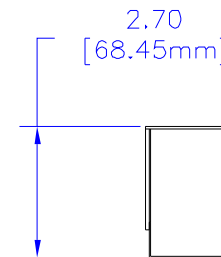

NOTES

DESIGNED FOR POWER DISTRIBUTION FROM FRONT OF UNIT.
TOUGH STEEL CASE AVAILABLE IN ASA 61 GRAY OR BLACK POWDER PAINT.
HEAVY-DUTY POWER CORD - 14/3 SJTW FOR EXTREME TEMPERATURE RANGES. COMES IN 6' OR 15' LONG.
INTEGRAL MOLDED PLUG AVAILABLE IN STRAIGHT BLADE (NEMA 5-15P) OR TWIST-LOCK (NEMA L5-15P) CONFIGURATIONS.
COMES WITH RED PILOT LIGHT TO INDICATE POWER ON.
INCLUDES 15A, 125VAC CIRCUIT BREAKER TO PREVENT LINE OVERLOAD.
CSA CERTIFIED, UL RECONIZED-UNDER THE COMPONENT PROGRAM OF UL

R. END VIEW

*SEE CATALOG FOR THE COMPLETE PART NUMBER BASED ON THE OPTIONS LISTED IN THE NOTE SECTION

HAMMOND
MANUFACTURING

TITLE HAMMOND RACK MOUNT POWER PANELS	
DRAWN BY MJM	PAGE 1 OF 1
SCALE	
PART NUMBER 1582T8****