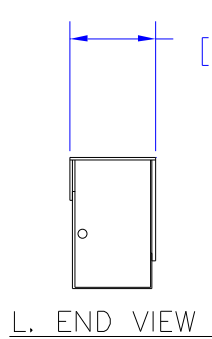

NOTES

DESIGNED FOR POWER DISTRIBUTION FROM FRONT OF UNIT.
TOUGH STEEL CASE AVAILABLE IN ASA 61 GRAY OR BLACK POWDER PAINT.
HEAVY-DUTY POWER CORD - 14/3 SJTW FOR EXTREME TEMPERATURE RANGES. COMES IN 6' OR 15' LONG.
INTEGRAL MOLDED PLUG AVAILABLE IN STRAIGHT BLADE (NEMA 5-15P) OR TWIST-LOCK (NEMA L5-15P) CONFIGURATIONS.
COMES WITH RED PILOT LIGHT TO INDICATE POWER ON.
INCLUDES 15A, 125VAC CIRCUIT BREAKER TO PREVENT LINE OVERLOAD.
CSA CERTIFIED, UL RECONIZED-UNDER THE COMPONENT PROGRAM OF UL

L. END VIEW

*SEE CATALOG FOR THE COMPLETE PART NUMBER BASED ON THE OPTIONS LISTED IN THE NOTE SECTION

HAMMOND
MANUFACTURING

TITLE HAMMOND RACK MOUNT POWER PANELS	
DRAWN BY MJM	PAGE 1 OF 1
SCALE	
PART NUMBER 1582T8****