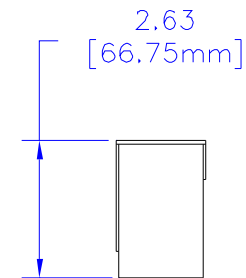

NOTES

DESIGNED FOR POWER DISTRIBUTION FROM REAR OF UNIT.
TOUGH STEEL CASE AVAILABLE IN ASA 61 GRAY OR BLACK POWDER PAINT.
HEAVY-DUTY POWER CORD - 14/3 SJTW FOR EXTREME TEMPERATURE RANGES. COMES IN 6' OR 15' LONG.
INTEGRAL MOLDED PLUG AVAILABLE IN STRAIGHT BLADE (NEMA 5-15P) OR TWIST-LOCK (NEMA L5-15P) CONFIGURATIONS.
COMES WITH READ PILOT LIGHT TO INDICATE POWER ON.
INCLUDES 15A, 125VAC CIRCUIT BREAKER TO PREVENT LINE OVERLOAD.
CSA CERTIFIED, UL RECONIZED-UNDER THE COMPONENT PROGRAM OF UL

1.25
[31.65mm]

R. END VIEW

*SEE CATALOG FOR THE COMPLETE PART NUMBER BASED ON THE OPTIONS LISTED IN THE NOTE SECTION

HAMMOND
MANUFACTURING

TITLE HAMMOND RACK MOUNT POWER PANELS	
DRAWN BY MJM	PAGE 1 OF 1
PART NUMBER 1583T6****