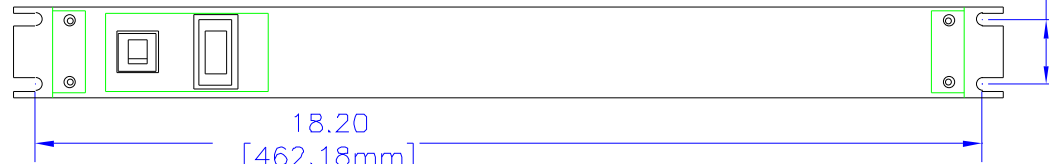

TOP VIEW

1.25
[31.65mm]