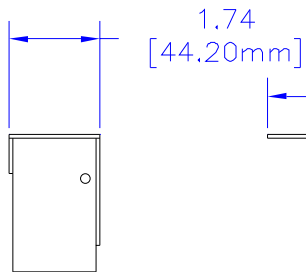

NOTES

DESIGNED FOR POWER DISTRIBUTION FROM REAR OF UNIT.
TOUGH STEEL CASE AVAILABLE IN ASA 61 GRAY OR BLACK POWDER PAINT.
HEAVY-DUTY POWER CORD - 14/3 SJTW FOR EXTREME TEMPERATURE RANGES. COMES IN 6' OR 15' LONG.
INTEGRAL MOLDED PLUG AVAILABLE IN STRAIGHT BLADE (NEMA 5-15P) OR TWIST-LOCK (NEMA L5-15P) CONFIGURATIONS.
COMES WITH READ PILOT LIGHT TO INDICATE POWER ON.
INCLUDES 15A, 125VAC CIRCUIT BREAKER TO PREVENT LINE OVERLOAD.
CSA CERTIFIED, UL RECONIZED-UNDER THE COMPONENT PROGRAM OF UL

1.25
[31.65mm]

L. END VIEW

*SEE CATALOG FOR THE COMPLETE PART NUMBER BASED ON THE OPTIONS LISTED IN THE NOTE SECTION

HAMMOND
MANUFACTURING

TITLE HAMMOND RACK MOUNT POWER PANELS	
DRAWN BY MJM	PAGE 1 OF 1
PART NUMBER 1583T6****