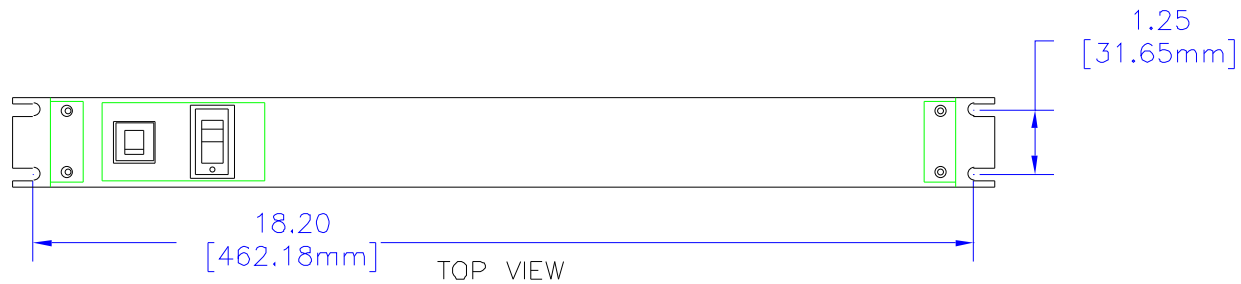

NOTES

DESIGNED FOR POWER DISTRIBUTION FROM REAR OF UNIT.
TOUGH STEEL CASE AVAILABLE IN ASA 61 GRAY OR BLACK POWDER PAINT.
HEAVY-DUTY POWER CORD - 14/3 SJTW FOR EXTREME TEMPERATURE RANGES. COMES IN 6' OR 15' LONG.
INTEGRAL MOLDED PLUG AVAILABLE IN STRAIGHT BLADE (NEMA 5-15P) OR TWIST-LOCK (NEMA L5-15P) CONFIGURATIONS.
COMES WITH LIGHTED ON/OFF SWITCH.
INCLUDES 15A, 125VAC CIRCUIT BREAKER TO PREVENT LINE OVERLOAD.
CSA CERTIFIED, UL RECONIZED-UNDER THE COMPONENT PROGRAM OF UL

TOP VIEW

*SEE CATALOG FOR THE COMPLETE PART NUMBER BASED ON THE OPTIONS LISTED IN THE NOTE SECTION

HAMMOND
MANUFACTURING

TITLE	
HAMMOND RACK MOUNT POWER PANELS	
DRAWN BY	MJM
SCALE	PAGE 1 OF 1
PART NUMBER	1583H8****