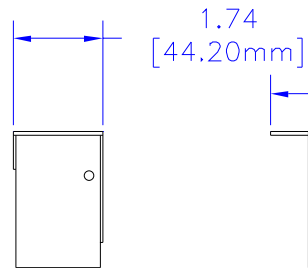

NOTES

DESIGNED FOR POWER DISTRIBUTION FROM REAR OF UNIT.
TOUGH STEEL CASE AVAILABLE IN ASA 61 GRAY OR BLACK POWDER PAINT.
HEAVY-DUTY POWER CORD - 14/3 SJTW FOR EXTREME TEMPERATURE RANGES. COMES IN 6' OR 15' LONG.
INTEGRAL MOLDED PLUG AVAILABLE IN STRAIGHT BLADE (NEMA 5-15P) OR TWIST-LOCK (NEMA L5-15P) CONFIGURATIONS.
COMES WITH LIGHTED ON/OFF SWITCH.
INCLUDES 15A, 125VAC CIRCUIT BREAKER TO PREVENT LINE OVERLOAD.
CSA CERTIFIED, UL RECONIZED-UNDER THE COMPONENT PROGRAM OF UL

L. END VIEW

*SEE CATALOG FOR THE COMPLETE PART NUMBER BASED ON THE OPTIONS LISTED IN THE NOTE SECTION

HAMMOND
MANUFACTURING

TITLE	
HAMMOND RACK MOUNT POWER PANELS	
DRAWN BY	MJM
SCALE	PAGE 1 OF 1
PART NUMBER	1583H8****