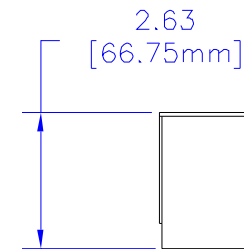

NOTES

DESIGNED FOR POWER DISTRIBUTION FROM REAR OF UNIT.
TOUGH STEEL CASE AVAILABLE IN ASA 61 GRAY OR BLACK POWDER PAINT.
HEAVY-DUTY POWER CORD - 14/3 SJTW FOR EXTREME TEMPERATURE RANGES. COMES IN 6' OR 15' LONG.
INTEGRAL MOLDED PLUG AVAILABLE IN STRAIGHT BLADE (NEMA 5-15P) OR TWIST-LOCK (NEMA L5-15P) CONFIGURATIONS.
COMES WITH LIGHTED ON/OFF SWITCH.
INCLUDES 15A, 125VAC CIRCUIT BREAKER TO PREVENT LINE OVERLOAD.
CSA CERTIFIED, UL RECONIZED-UNDER THE COMPONENT PROGRAM OF UL

R. END VIEW

*SEE CATALOG FOR THE COMPLETE PART NUMBER BASED ON THE OPTIONS LISTED IN THE NOTE SECTION

HAMMOND
MANUFACTURING

TITLE	
HAMMOND RACK MOUNT POWER PANELS	
DRAWN BY	MJM
SCALE	PAGE 1 OF 1
PART NUMBER	1583H8****