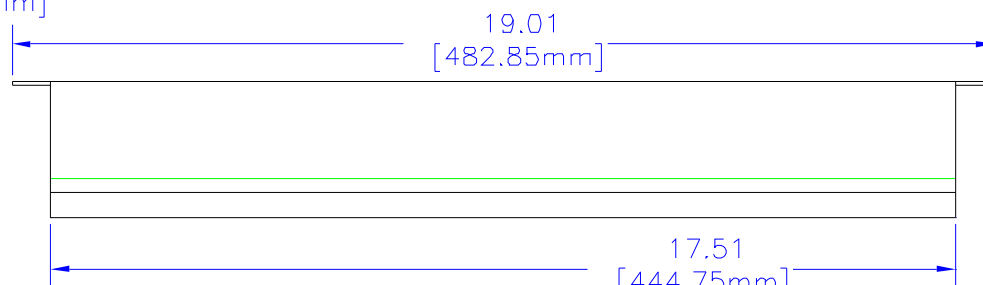

NOTES

DESIGNED FOR POWER DISTRIBUTION FROM REAR OF UNIT.
TOUGH STEEL CASE AVAILABLE IN ASA 61 GRAY OR BLACK POWDER PAINT.
HEAVY-DUTY POWER CORD - 14/3 SJTW FOR EXTREME TEMPERATURE RANGES. COMES IN 6' OR 15' LONG.
INTEGRAL MOLDED PLUG AVAILABLE IN STRAIGHT BLADE (NEMA 5-15P) OR TWIST-LOCK (NEMA L5-15P) CONFIGURATIONS.
COMES WITH LIGHTED ON/OFF SWITCH.
INCLUDES 15A, 125VAC CIRCUIT BREAKER TO PREVENT LINE OVERLOAD.
CSA CERTIFIED, UL RECONIZED-UNDER THE COMPONENT PROGRAM OF UL

SIDE VIEW

*SEE CATALOG FOR THE COMPLETE PART NUMBER BASED ON THE OPTIONS LISTED IN THE NOTE SECTION

HAMMOND
MANUFACTURING

TITLE	
HAMMOND RACK MOUNT POWER PANELS	
DRAWN BY	MJM
SCALE	PAGE 1 OF 1
PART NUMBER	1583H8****