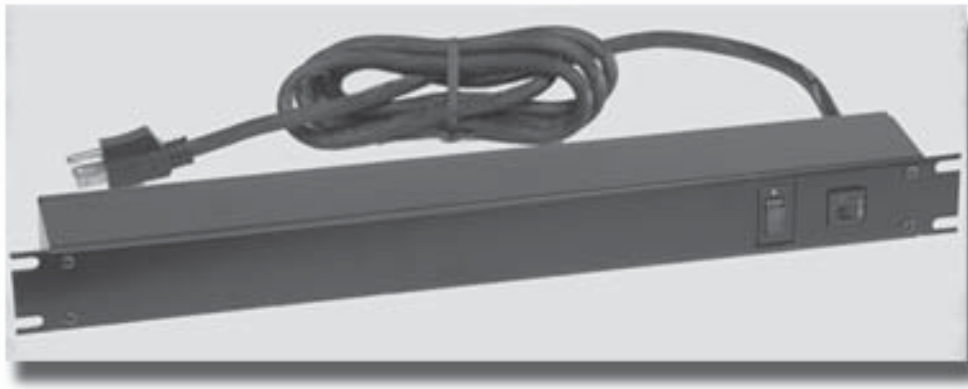

15 Amp - Rack Panel Mount (Rear Mounted Receptacles)

1583 Series

Key Features

- Designed for power distribution from the rear of the unit.
- With lighted on/off switch or red pilot light (see tables below) to indicate power on.
- Available in ASA 61 grey or black powder coat finish.
- Heavy 14 gauge wire cord - 14/3 SJT or SJTW for extreme temperature ranges and integral molded plug.
- Plug types available are NEMA 5-15P straight blade or NEMA L5-15P twist-lock (see table & pictures below).
- Includes 15 Amp, 125 VAC circuit breaker to prevent accidental overload.
- 6 outlet models include 2 outlets with extra spacing for clearance of most plug in transformers.
- Panel dimensions are 1.75" high (1U) and 19" width
- CSA certified, Standards C22.2 (No. 21-95 and No. 42-99)
- UL recognized, Standard UL1363
- Surge Protected models also available - please see the 1583 "S" models on [page 27](#)

NOTES

DESIGNED FOR POWER DISTRIBUTION FROM REAR OF UNIT.
 TOUGH STEEL CASE AVAILABLE IN ASA 61 GRAY OR BLACK POWDER PAINT.
 HEAVY-DUTY POWER CORD - 14/3 SJTW FOR EXTREME TEMPERATURE RANGES. COMES IN 6' OR 15' LONG.
 INTEGRAL MOLDED PLUG AVAILABLE IN STRAIGHT BLADE (NEMA 5-15P) OR TWIST-LOCK (NEMA L5-15P) CONFIGURATIONS.
 COMES WITH LIGHTED ON/OFF SWITCH.
 INCLUDES 15A, 125VAC CIRCUIT BREAKER TO PREVENT LINE OVERLOAD.
 CSA CERTIFIED, UL RECONIZED-UNDER THE COMPONENT PROGRAM OF UL