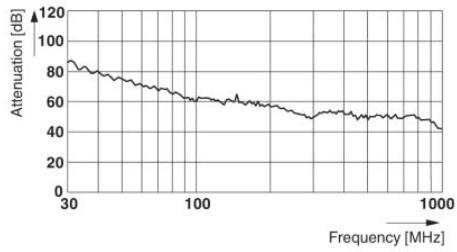

Drawings

Diagram