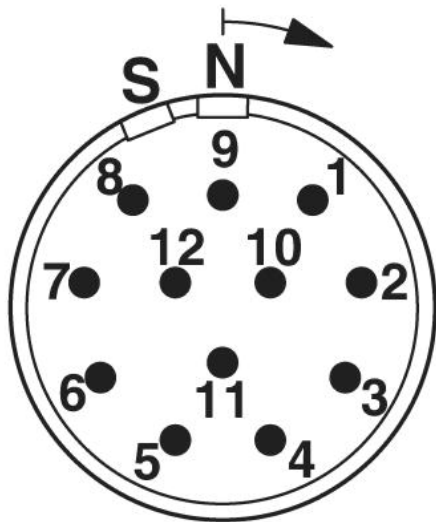

RF-12P1N8A80DU

Order No.: 1607228

<http://catalog.phoenixcontact.net/phoenix/treeViewClick.do?UID=1607228>

Cable plug connector, straight, Screw locking, M23, Number of positions: 12, Type of contact: Male connector, Crimp connection, Shielded: Yes, Cable cross section: 5 mm...13.2 mm

Drawings

Diagram

Dimensioned drawing

RF-12(17)...N8A80DU

Schematic diagram

Address

PHOENIX CONTACT Inc., USA
586 Fulling Mill Road
Middletown, PA 17057, USA
Phone (800) 888-7388
Fax (717) 944-1625
<http://www.phoenixcon.com>