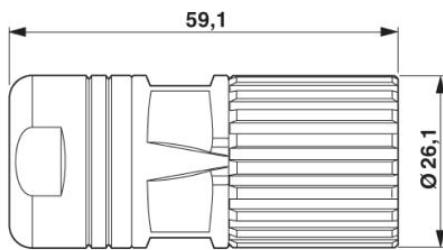

Dimensioned drawing