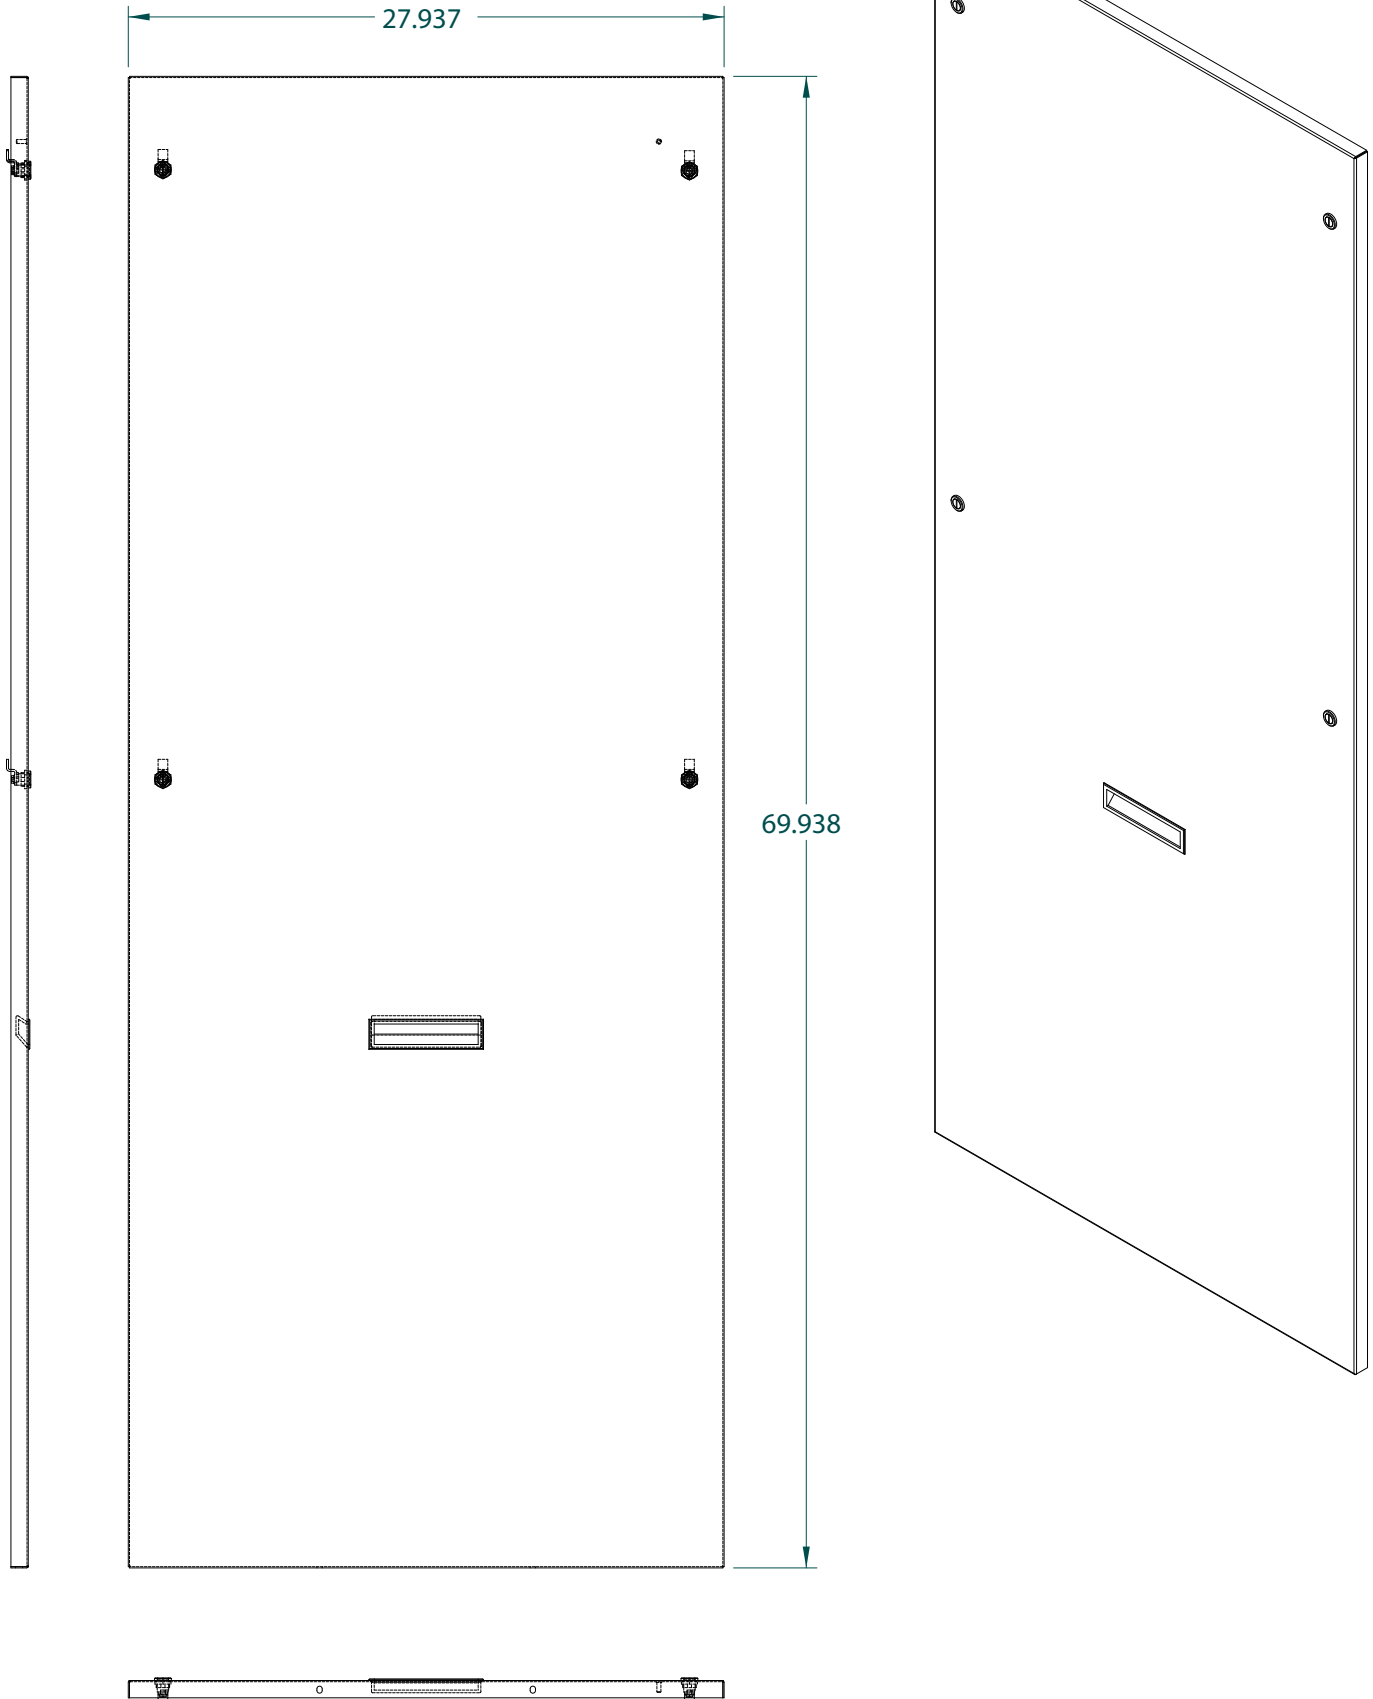

PART No. CSP7031