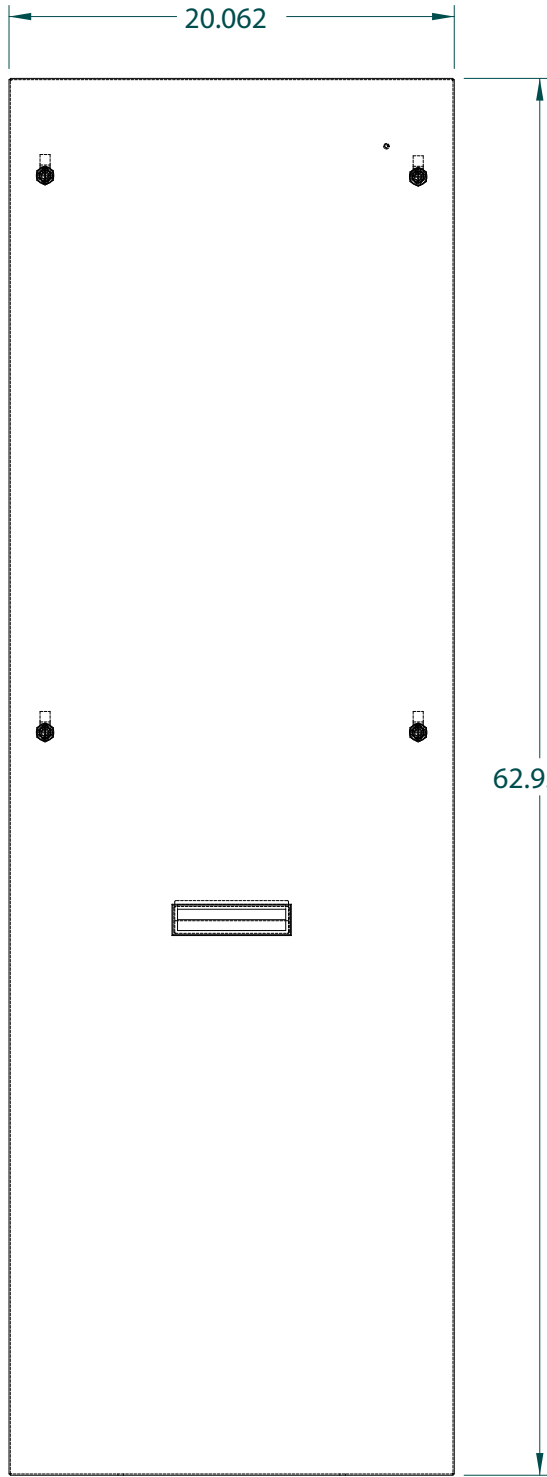

PART No. CSP6323