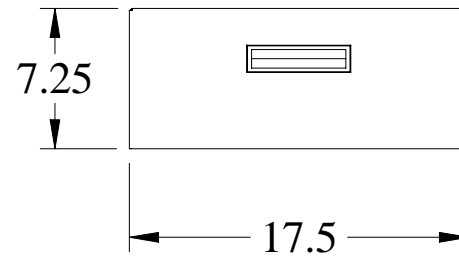

Table Top Rack Cabinets (RCBS Series) - *Light Duty*

Path: [Home](#) > [Rack Index](#) > Table Top Rack Cabinets (RCBS Series)

Textured - Black

Textured - Light Gray (RAL7035)

Click to enlarge

Features:

- Light duty, 16-gauge steel, economy 19" table top rack cabinet...
- Choice of three depths (13", 17" and 24")
- Rails are fixed both front and rear, round hole punched for 10-32 clip-nuts to full EIA hole centers (5/8 - 5/8 - 1/2 inch spacing)...
- Includes rubber feet, two lifting handles, a starter pack of 10-32 clip nuts & matching quantity of **1421ABK** black screws...
- Overall width 21"...
- Overall height 2" over panel height...
- Recommended maximum weight (RCBS1901417 tested) - 600 pounds...
- Rugged textured powder paint finish...
- Stocked in Black & Light Gray (RAL7035)...

13.0" Deep models:

Part Number	Color	Drawing File Size	.zip file size	Panel Height		Number of Clip Nuts Included	Wt. lbs.
				Inches	Units		
RCBS1900313BK1 RCBS1900313CG1 RCBS1900313LG1	Black Beige Light Gray	16K	18K	3.50	2	8	13
RCBS1900513BK1 RCBS1900513CG1	Black Beige Light	17K	19K	5.25	3	8	15

PART No. RCBS1900517

ISOMETRIC VIEW NOT TO SCALE

Light Duty (RCBS Series)

Table Top

FEATURES

- Front and rear recessed flange, punched for 10-32 clip nuts on EIA universal spacing (5/8 - 5/8 - 1/2 inch)
- Welded, 16-gauge steel, economy 19" table top rack
- Recommended maximum weight (RCBS1901417 tested) - 600 pounds
- Includes rubber feet, two lifting handles and 10-32 clip nuts
- Tough powder finish paint