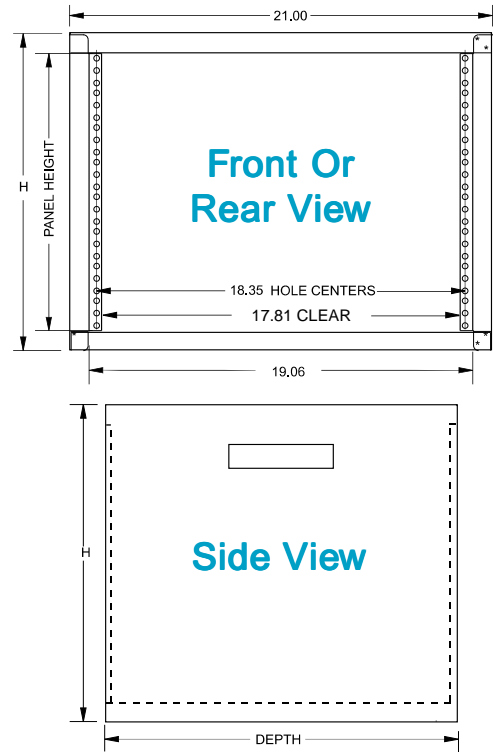

13.0" Deep models:

Part Number	Color	Drawing File Size	.zip file size	Panel Height		Number of Clip Nuts Included	Wt. lbs.
				Inches	Units		
RCBS1900313BK1 RCBS1900313CG1 RCBS1900313LG1	Black Beige Light Gray	16K	18K	3.50	2	8	13
RCBS1900513BK1 RCBS1900513CG1	Black Beige Light	17K	19K	5.25	3	8	15

PART No. RCBS1900517

ISOMETRIC VIEW NOT TO SCALE

Light Duty (RCBS Series)

Table Top

FEATURES

- Front and rear recessed flange, punched for 10-32 clip nuts on EIA universal spacing (5/8 - 5/8 - 1/2 inch)
- Welded, 16-gauge steel, economy 19" table top rack
- Recommended maximum weight (RCBS1901417 tested) - 600 pounds
- Includes rubber feet, two lifting handles and 10-32 clip nuts
- Tough powder finish paint

13" Deep

Part Number			Panel Height		Overall Dimensions			# of Clip Nuts
Black Textured	Beige Textured	ASA61 Grey Smooth	Inches	Units	Height	Width	Depth	
RCBS1900313BK1	RCBS1900313CG1	RCBS1900313GY2	3.50	2	5.50	21.00	13.0	8
RCBS1900513BK1	RCBS1900513CG1	RCBS1900513GY2	5.25	3	7.25	21.00	13.0	8
RCBS1900713BK1	RCBS1900713CG1	RCBS1900713GY2	7.00	4	9.00	21.00	13.0	8
RCBS1900813BK1	RCBS1900813CG1	RCBS1900813GY2	8.75	5	10.75	21.00	13.0	16
RCBS1901013BK1	RCBS1901013CG1	RCBS1901013GY2	10.50	6	12.50	21.00	13.0	16
RCBS1901213BK1	RCBS1901213CG1	RCBS1901213GY2	12.25	7	14.25	21.00	13.0	16
RCBS1901413BK1	RCBS1901413CG1	RCBS1901413GY2	14.00	8	16.00	21.00	13.0	16

17.5" Deep

Part Number			Panel Height		Overall Dimensions			# of Clip Nuts
Black Textured	Beige Textured	ASA61 Grey Smooth	Inches	Units	Height	Width	Depth	
RCBS1900517BK1	RCBS1900517CG1	RCBS1900517GY2	5.25	3	7.25	21.00	17.5	8
RCBS1900717BK1	RCBS1900717CG1	RCBS1900717GY2	7.00	4	9.00	21.00	17.5	8
RCBS1900817BK1	RCBS1900817CG1	RCBS1900817GY2	8.75	5	10.75	21.00	17.5	16
RCBS1901017BK1	RCBS1901017CG1	RCBS1901017GY2	10.50	6	12.50	21.00	17.5	16
RCBS1901217BK1	RCBS1901217CG1	RCBS1901217GY2	12.25	7	14.25	21.00	17.5	16
RCBS1901417BK1	RCBS1901417CG1	RCBS1901417GY2	14.00	8	16.00	21.00	17.5	16