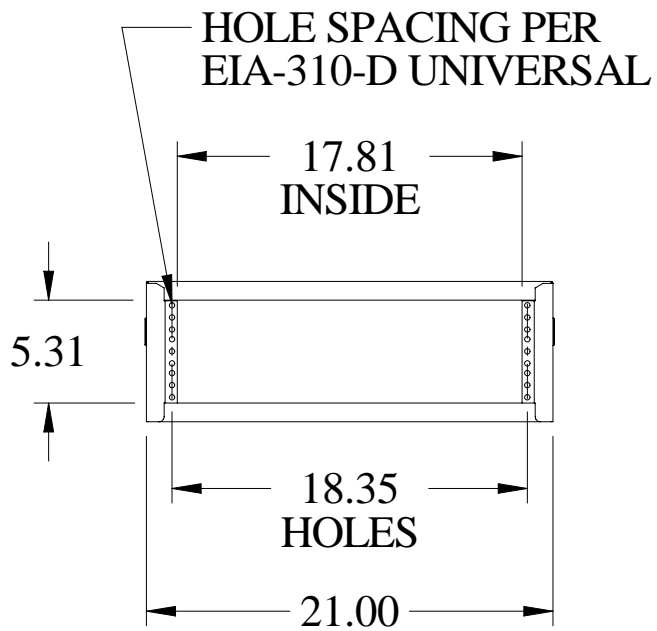

Table Top Rack Cabinets (RCBS Series) - *Light Duty*

Path: [Home](#) > [Rack Index](#) > Table Top Rack Cabinets (RCBS Series)

Textured - Black

Textured - Light Gray (RAL7035)

Click to enlarge

Features:

- Light duty, 16-gauge steel, economy 19" table top rack cabinet...
- Choice of three depths (13", 17" and 24")
- Rails are fixed both front and rear, round hole punched for 10-32 clip-nuts to full EIA hole centers (5/8 - 5/8 - 1/2 inch spacing)...
- Includes rubber feet, two lifting handles, a starter pack of 10-32 clip nuts & matching quantity of **1421ABK** black screws...
- Overall width 21"...
- Overall height 2" over panel height...
- Recommended maximum weight (RCBS1901417 tested) - 600 pounds...
- Rugged textured powder paint finish...
- Stocked in Black & Light Gray (RAL7035)...

13.0" Deep models:

Part Number	Color	Drawing File Size	.zip file size	Panel Height		Number of Clip Nuts Included	Wt. lbs.
				Inches	Units		
RCBS1900313BK1 RCBS1900313CG1 RCBS1900313LG1	Black Beige Light Gray	16K	18K	3.50	2	8	13
RCBS1900513BK1 RCBS1900513CG1	Black Beige Light	17K	19K	5.25	3	8	15

PART No. RCBS1900517

ISOMETRIC VIEW NOT TO SCALE

Light Duty (RCBS Series)

Table Top

FEATURES

- Front and rear recessed flange, punched for 10-32 clip nuts on EIA universal spacing (5/8 - 5/8 - 1/2 inch)
- Welded, 16-gauge steel, economy 19" table top rack
- Recommended maximum weight (RCBS1901417 tested) - 600 pounds
- Includes rubber feet, two lifting handles and 10-32 clip nuts
- Tough powder finish paint