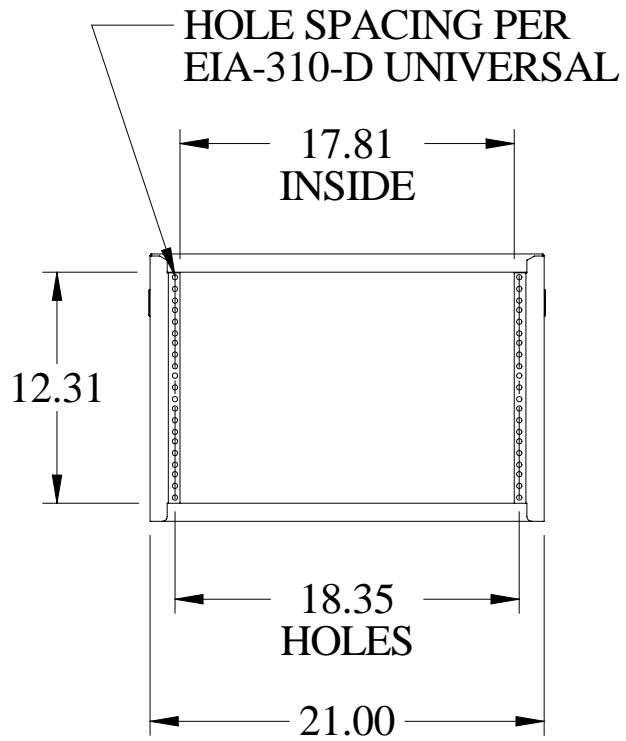

### Features:

- Light duty, 16-gauge steel, economy 19" table top rack cabinet...
- Choice of three depths (13", 17" and 24")
- Rails are fixed both front and rear, round hole punched for 10-32 clip-nuts to full EIA hole centers (5/8 - 5/8 - 1/2 inch spacing)...
- Includes rubber feet, two lifting handles, a starter pack of 10-32 clip nuts & matching quantity of **1421ABK** black screws...
- Overall width 21"...
- Overall height 2" over panel height...
- Recommended maximum weight (RCBS1901417 tested) - 600 pounds...
- Rugged textured powder paint finish...
- Stocked in Black & Light Gray (RAL7035)...

### 13.0" Deep models:

Part Number	Color	Drawing File Size	.zip file size	Panel Height		Number of Clip Nuts Included	Wt. lbs.
				Inches	Units		
<b>RCBS1900313BK1</b> <b>RCBS1900313CG1</b> <b>RCBS1900313LG1</b>	Black Beige Light Gray	16K	18K	<b>3.50</b>	2	8	13
<b>RCBS1900513BK1</b> <b>RCBS1900513CG1</b>	Black Beige Light	17K	19K	<b>5.25</b>	3	8	15

PART No. RCBS1901213

ISOMETRIC VIEW NOT TO SCALE

## FEATURES

- Front and rear recessed flange, punched for 10-32 clip nuts on EIA universal spacing (5/8 - 5/8 - 1/2 inch)
- Welded, 16-gauge steel, economy 19" table top rack
- Recommended maximum weight (RCBS1901417 tested) - 600 pounds
- Includes rubber feet, two lifting handles and 10-32 clip nuts
- Tough powder finish paint