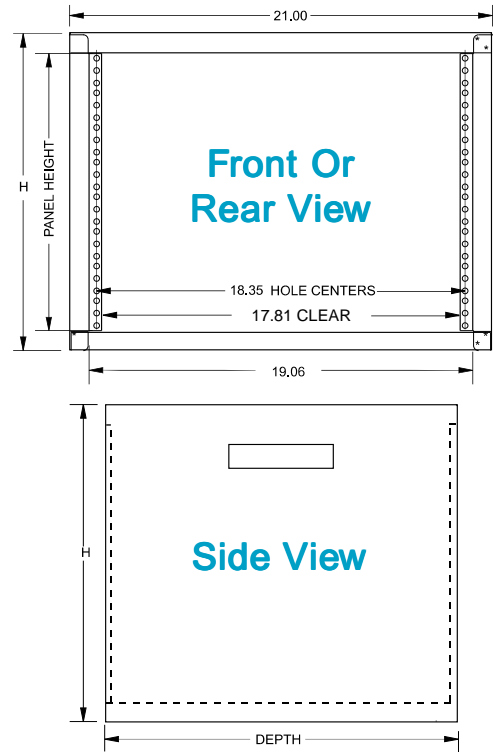

### Features:

- Light duty, 16-gauge steel, economy 19" table top rack cabinet...
- Choice of three depths (13", 17" and 24")
- Rails are fixed both front and rear, round hole punched for 10-32 clip-nuts to full EIA hole centers (5/8 - 5/8 - 1/2 inch spacing)...
- Includes rubber feet, two lifting handles, a starter pack of 10-32 clip nuts & matching quantity of **1421ABK** black screws...
- Overall width 21"...
- Overall height 2" over panel height...
- Recommended maximum weight (RCBS1901417 tested) - 600 pounds...
- Rugged textured powder paint finish...
- Stocked in Black & Light Gray (RAL7035)...

### 13.0" Deep models:

Part Number	Color	Drawing File Size	.zip file size	Panel Height		Number of Clip Nuts Included	Wt. lbs.
				Inches	Units		
<b>RCBS1900313BK1</b> <b>RCBS1900313CG1</b> <b>RCBS1900313LG1</b>	Black Beige Light Gray	16K	18K	<b>3.50</b>	2	8	13
<b>RCBS1900513BK1</b> <b>RCBS1900513CG1</b>	Black Beige Light	17K	19K	<b>5.25</b>	3	8	15

PART No. RCBS1901213

ISOMETRIC VIEW NOT TO SCALE

## FEATURES

- Front and rear recessed flange, punched for 10-32 clip nuts on EIA universal spacing (5/8 - 5/8 - 1/2 inch)
- Welded, 16-gauge steel, economy 19" table top rack
- Recommended maximum weight (RCBS1901417 tested) - 600 pounds
- Includes rubber feet, two lifting handles and 10-32 clip nuts
- Tough powder finish paint