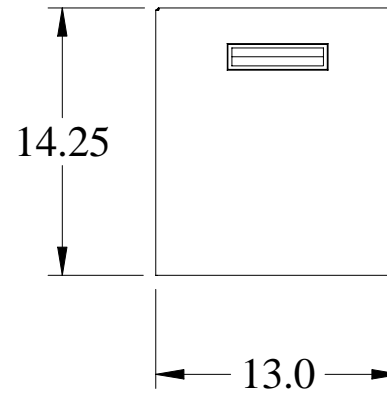

### Features:

- Light duty, 16-gauge steel, economy 19" table top rack cabinet...
- Choice of three depths (13", 17" and 24")
- Rails are fixed both front and rear, round hole punched for 10-32 clip-nuts to full EIA hole centers (5/8 - 5/8 - 1/2 inch spacing)...
- Includes rubber feet, two lifting handles, a starter pack of 10-32 clip nuts & matching quantity of **1421ABK** black screws...
- Overall width 21"...
- Overall height 2" over panel height...
- Recommended maximum weight (RCBS1901417 tested) - 600 pounds...
- Rugged textured powder paint finish...
- Stocked in Black & Light Gray (RAL7035)...

### 13.0" Deep models:

Part Number	Color	Drawing File Size	.zip file size	Panel Height		Number of Clip Nuts Included	Wt. lbs.
				Inches	Units		
<b>RCBS1900313BK1</b> <b>RCBS1900313CG1</b> <b>RCBS1900313LG1</b>	Black Beige Light Gray	16K	18K	<b>3.50</b>	2	8	13
<b>RCBS1900513BK1</b> <b>RCBS1900513CG1</b>	Black Beige Light	17K	19K	<b>5.25</b>	3	8	15

PART No. RCBS1901213

ISOMETRIC VIEW NOT TO SCALE

## 17.5" Deep

Part Number			Panel Height		Overall Dimensions			# of Clip Nuts
Black Textured	Beige Textured	ASA61 Grey Smooth	Inches	Units	Height	Width	Depth	
RCBS1900517BK1	RCBS1900517CG1	RCBS1900517GY2	5.25	3	7.25	21.00	17.5	8
RCBS1900717BK1	RCBS1900717CG1	RCBS1900717GY2	7.00	4	9.00	21.00	17.5	8
RCBS1900817BK1	RCBS1900817CG1	RCBS1900817GY2	8.75	5	10.75	21.00	17.5	16
RCBS1901017BK1	RCBS1901017CG1	RCBS1901017GY2	10.50	6	12.50	21.00	17.5	16
RCBS1901217BK1	RCBS1901217CG1	RCBS1901217GY2	12.25	7	14.25	21.00	17.5	16
RCBS1901417BK1	RCBS1901417CG1	RCBS1901417GY2	14.00	8	16.00	21.00	17.5	16