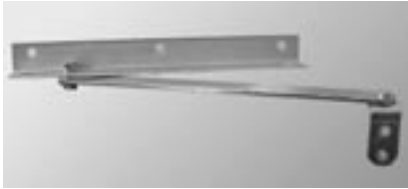

General Accessories

General Accessories

Door Stop Kit

- Provides for door opening in fixed position as required.
- Prevents door swing that can occur in field maintenance situations.
- This door stop kit maintains NEMA 4x, 4, 3R and 12 ratings when installed correctly using the hardware and directions provided.

Part No.	DSTOPK
----------	---------------

Drip Shield Kit

- Designed for use on Hammond NEMA 12 1418, and 1422 enclosures to protect door and hardware from falling dust and water.
- Cannot be used on NEMA 4 (mild steel or aluminum) or 4X due to interference with the top clamps on those units.
- Installs quickly and easily in the field with common tools.
- Each kit includes a drip shield, stainless steel bolts, plated nuts, neoprene gasket for drip shield and a stainless steel hinge pin (2 half length pins are supplied when required).
- Finished in gray.

Light Kit & Accessories

- Light kits are offered in 18", 24" and 48" widths.
- CSA and UL component recognized.
- Features a manually operated switch, 115V convenience outlet, durable plastic lens, and 6 foot power cord (without plug).
- Can mount into light mounting channel, bolt through enclosure or by using magnet strip (available separately - see chart below.)
- Magnet mount can be used with mild steel enclosures only.
- Remote door switch available separately for automatic activation. Can be wired normally open or closed. 115/230 V AC
- 1¾" high x 4½" deep.
- Finished in white.
- Use standard 18", 24" or 48" T8 fluorescent bulb (not included)