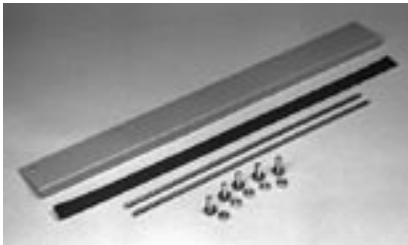

General Accessories

General Accessories

Door Stop Kit

- Provides for door opening in fixed position as required.
- Prevents door swing that can occur in field maintenance situations.
- This door stop kit maintains NEMA 4x, 4, 3R and 12 ratings when installed correctly using the hardware and directions provided.

Part No.	DSTOPK
----------	---------------

Drip Shield Kit

- Designed for use on Hammond NEMA 12 1418, and 1422 enclosures to protect door and hardware from falling dust and water.
- Cannot be used on NEMA 4 (mild steel or aluminum) or 4X due to interference with the top clamps on those units.
- Installs quickly and easily in the field with common tools.
- Each kit includes a drip shield, stainless steel bolts, plated nuts, neoprene gasket for drip shield and a stainless steel hinge pin (2 half length pins are supplied when required).
- Finished in gray.

Part No.	Fits Enclosure Width (Inches)
1481S12K	12
1481S16K	16
1481S20K	20
1481S24K	24
1481S30K	30
1481S36K	36
1481S42K	42
1481S48K	48
1481S60K	60
1481S72K	72

General Accessories

Remote door switch and magnet mount not included - must be ordered separately.

Light Kit & Accessories

- Light kits are offered in 18", 24" and 48" widths.
- CSA and UL component recognized.
- Features a manually operated switch, 115V convenience outlet, durable plastic lens, and 6 foot power cord (without plug).
- Can mount into light mounting channel, bolt through enclosure or by using magnet strip (available separately - see chart below.)
- Magnet mount can be used with mild steel enclosures only.
- Remote door switch available separately for automatic activation. Can be wired normally open or closed. 115/230 V AC
- 1¾" high x 4½" deep.
- Finished in white.
- Use standard 18", 24" or 48" T8 fluorescent bulb (not included)