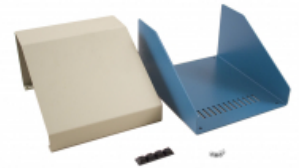

Quality Products. Service Excellence.

Sloped Aluminum Consoles 1456 Series

Key Features

- Aluminum cases 0.081" (2 mm) thick aluminum.
- Aluminum top panel sizes to 14" wide are 0.064" thick aluminum. Larger sizes are 0.081" thick.
- Sold pre-assembled with a textured blue case and a choice of a contempora grey (beige) or a black top panel.
- Comes with self adhesive rubber feet and required mounting hardware.
- Some models available with walnut sides - see series **1456CWW**
- Replacement screws **1421J6** (Pkg. of 6, 6-32 Philips head sheet metal screws).

Photo Features

Vents on rear and bottom

All models have a blue base. Available with a beige or black top.

Shown unassembled

Enclosures

Slope	Beige Top w/ Blue Case	Black Top w/ Blue Case	Black Top w/ Black Case	Width	Depth	Rear Height	Front Height
None	1456NEK4WHBU	1456NEK4BKBU	1456NEK4BKBK	6.00	10.00	4.00	4.00
10 Degrees	1456FE1WHBU	1456FE1BKBU	1456FE1BKBK	6.50	5.50	2.50	1.50
10 Degrees	1456PH1WHBU	1456PH1BKBU	1456PH1BKBK	14.00	8.30	3.00	1.50
10 Degrees	1456RL1WHBU	1456RL1BKBU	1456RL1BKBK	17.00	11.30	3.50	1.50
10 Degrees	1456WL1WHBU	1456WL1BKBU	1456WL1BKBK	20.00	11.30	3.50	1.50
15 degrees	1456CE2WHBU	1456CE2BKBU	1456CE2BKBK	4.00	5.50	2.00	1.10
15 Degrees	1456FE2WHBU	1456FE2BKBU	1456FE2BKBK	6.50	5.50	2.00	1.10
15 Degrees	1456FH3WHBU	1456FH3BKBU	1456FH3BKBK	6.50	8.30	3.00	1.30