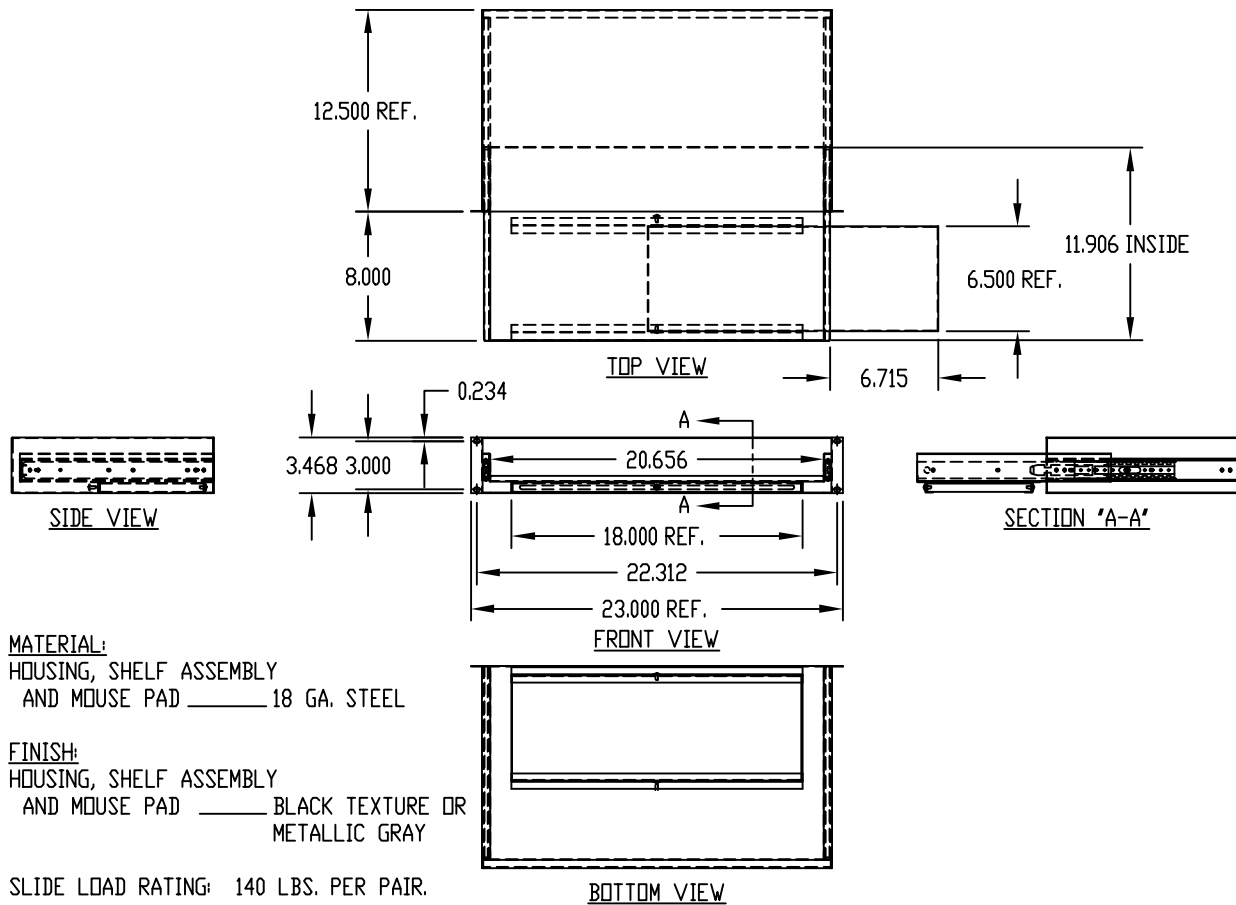

MATERIAL:
HOUSING, SHELF ASSEMBLY
AND MOUSE PAD _____ 18 GA. STEEL

FINISH:
HOUSING, SHELF ASSEMBLY
AND MOUSE PAD _____ BLACK TEXTURE OR
METALLIC GRAY

SLIDE LOAD RATING: 140 LBS. PER PAIR.