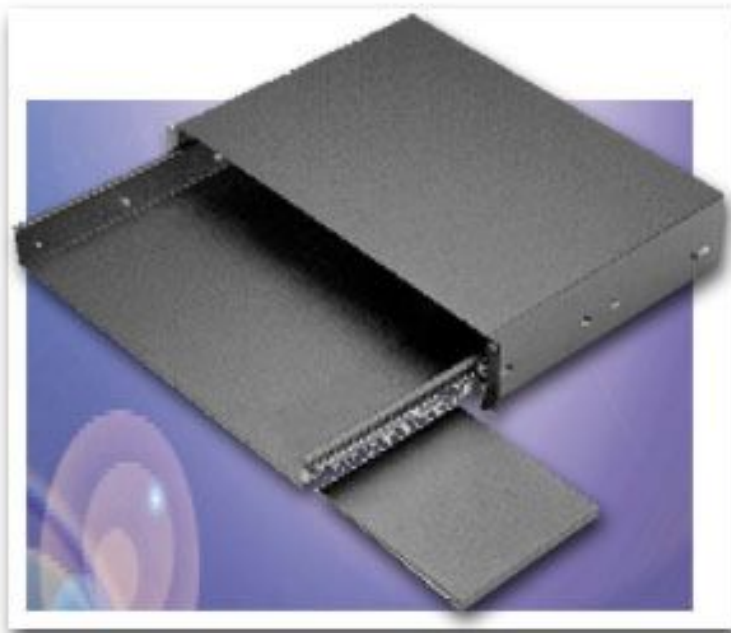

Accessories - Shelves
**Sliding Keyboard
 Mouse Shelf**

Design Features

Sliding keyboard shelf fits 19" and 23" panel width racks. Mouse pad slides out from underneath the shelf in either the right or left side. Takes up 2-U (3.50") of panel space. Finish: Black Texture (BT) or Metallic Gray (MG) Includes all mounting hardware.

Sliding Keyboard/Mouse Shelf				
Catalog Number	Drawings	Panel Width	Max. Keyboard Width	Wgt. Lbs.
KS-1785		19.00"	16.50"	13.4
KS-1787		23.00"	20.50"	15.1

PART NAME

KEYBOARD SHELF ASSEMBLY - 19" P.S.

PART No.

KS-1785

MATERIAL:
HOUSING, SHELF ASSEMBLY
AND MOUSE PAD _____ 18 GA. STEEL

FINISH:
HOUSING, SHELF ASSEMBLY
AND MOUSE PAD _____ BLACK TEXTURE OR
METALLIC GRAY

SLIDE LOAD RATING: 140 LBS. PER PAIR.

NOT AVAILABLE FOR SERIES 2000 RACKS.

PART NAME

KEYBOARD SHELF ASSEMBLY - 23" P.S.

PART No.

KS-1787

MATERIAL:
HOUSING, SHELF ASSEMBLY
AND MOUSE PAD _____ 18 GA. STEEL

FINISH:
HOUSING, SHELF ASSEMBLY
AND MOUSE PAD _____ BLACK TEXTURE OR
METALLIC GRAY