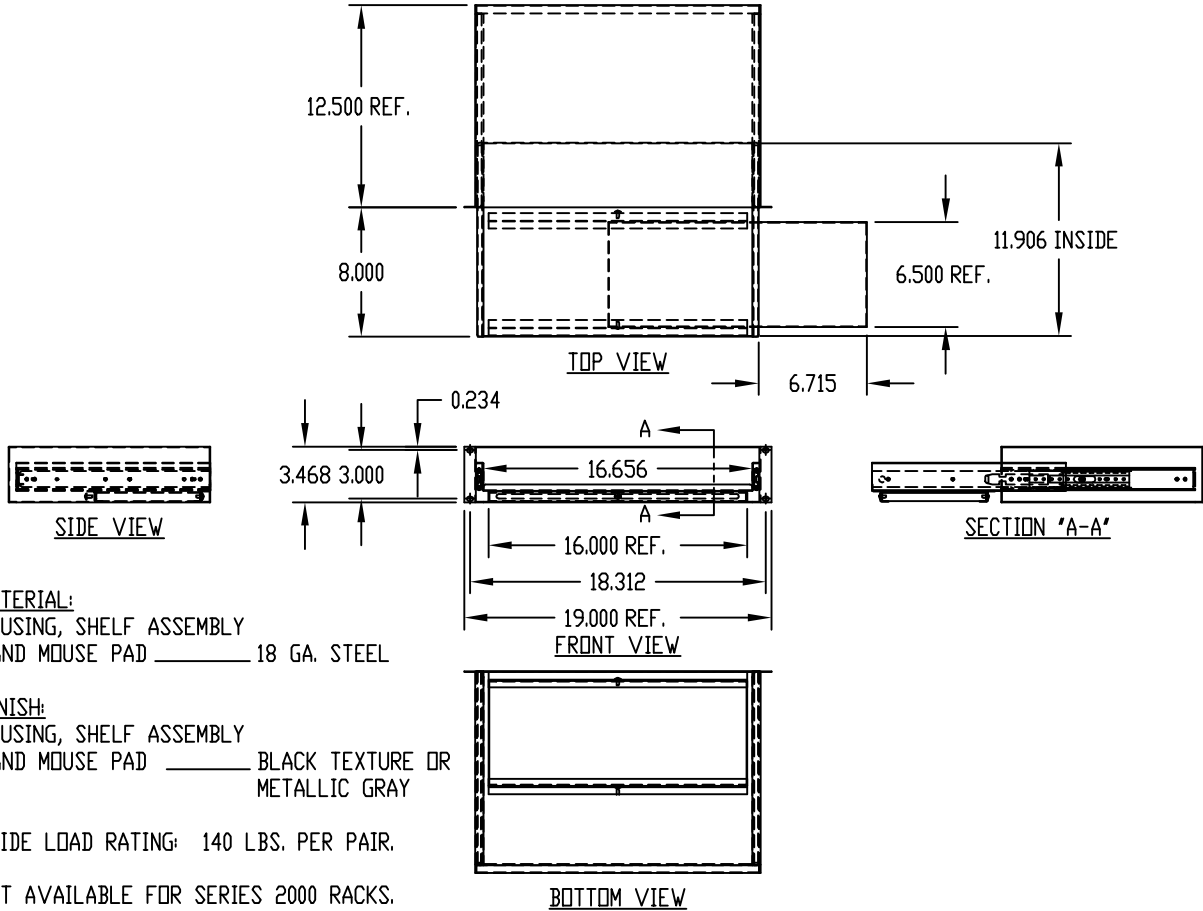

PART NAME

KEYBOARD SHELF ASSEMBLY - 19" P.S.

PART No.

KS-1785

MATERIAL:
HOUSING, SHELF ASSEMBLY
AND MOUSE PAD _____ 18 GA. STEEL

FINISH:
HOUSING, SHELF ASSEMBLY
AND MOUSE PAD _____ BLACK TEXTURE OR
METALLIC GRAY

SLIDE LOAD RATING: 140 LBS. PER PAIR.

NOT AVAILABLE FOR SERIES 2000 RACKS.

PART NAME

KEYBOARD SHELF ASSEMBLY - 23" P.S.

PART No.

KS-1787