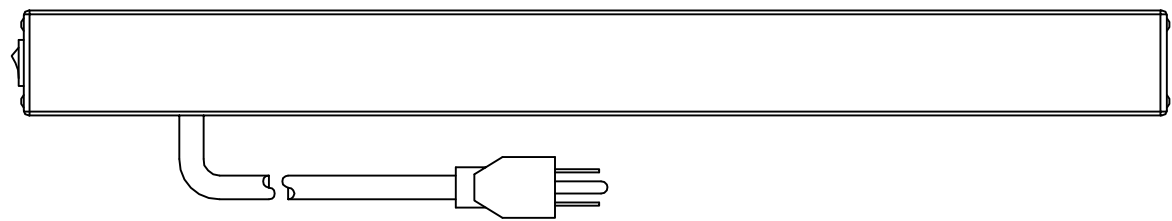

MOUNTING CLIP DETAIL

PART NO.	QTY. OF OUTLETS	A	B	C	D	QTY. OF MTG. CLIPS
POS-4	(4)	17.688	3.500	(3) SPACES @ 3.000 = 9.000	3.000	(2)
POS-7	(7)	48.188	7.000	(6) SPACES @ 6.000 = 36.000	6.000	(2)
POS-9	(9)	60.188	7.000	(8) SPACES @ 6.000 = 48.000	6.000	(3)
POS-11	(11)	72.188	7.000	(10) SPACES @ 6.000 = 60.000	6.000	(3)