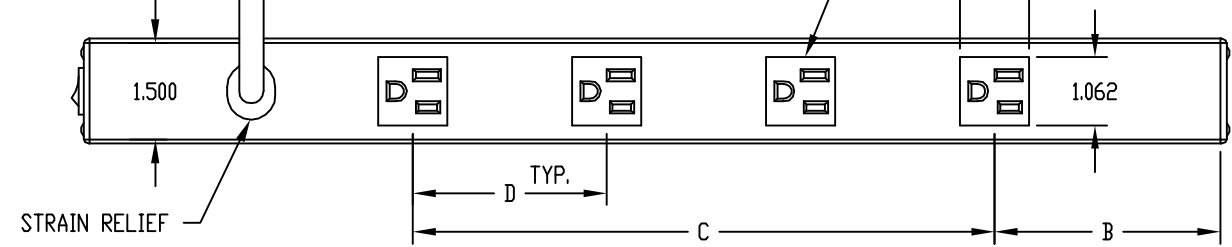

PART NAME

POWER OUTLET STRIP

PART No.

POS-4 TO POS-11

MATERIAL:
HOUSING (TOP & BOTTOM CHANNELS) - ALUMINUM EXTRUSIONS
END CAPS - ABS PLASTIC
MTG. CLIPS - 26 GA. SPRING STEEL

FINISH:
HOUSING - GREY
RECEPTACLES, POWER CORD & END CAPS - BLACK
MTG. CLIPS - CADMIUM PLATED