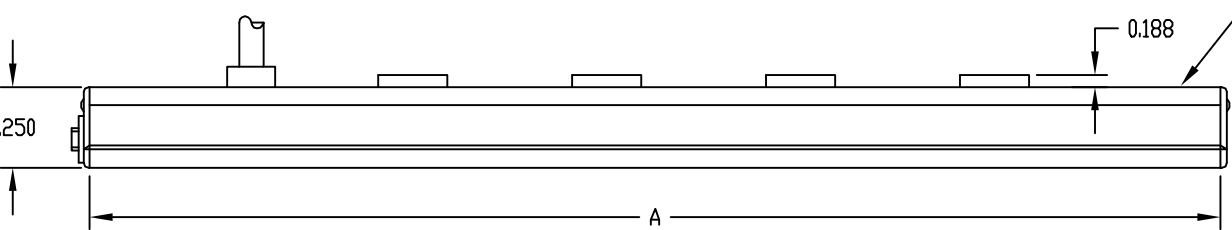

PART NAME

POWER OUTLET STRIP

PART No.

POS-4 TO POS-11

MATERIAL:
HOUSING (TOP & BOTTOM CHANNELS) - ALUMINUM EXTRUSIONS
END CAPS - ABS PLASTIC
MTG. CLIPS - 26 GA. SPRING STEEL

FINISH:
HOUSING - GREY
RECEPTACLES, POWER CORD & END CAPS - BLACK
MTG. CLIPS - CADMIUM PLATED