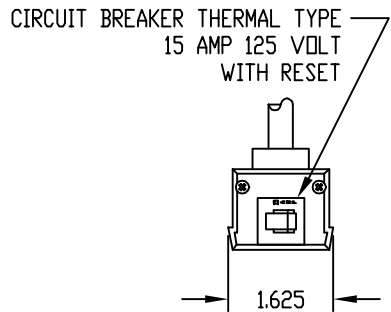

PART NAME

POWER OUTLET STRIP

PART No.

POS-4 TO POS-11

MATERIAL:
HOUSING (TOP & BOTTOM CHANNELS) - ALUMINUM EXTRUSIONS
END CAPS - ABS PLASTIC
MTG. CLIPS - 26 GA. SPRING STEEL

FINISH:
HOUSING - GREY
RECEPTACLES, POWER CORD & END CAPS - BLACK
MTG. CLIPS - CADMIUM PLATED