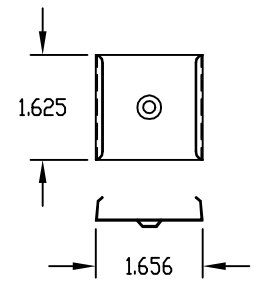

Power Outlet Strips				
Catalog Number		No. of Outlets	Length	Weight Lbs
POS-4		4	17.50"	2.00
POS-6		6	12.25"	1.75
POS-7		7	48.00"	3.50
POS-9		9	60.00"	4.25
POS-11		11	72.00"	4.75

PART NAME

POWER OUTLET STRIP

PART No.

POS-4 TO POS-11

**MATERIAL:**  
 HOUSING (TOP & BOTTOM CHANNELS) - ALUMINUM EXTRUSIONS  
 END CAPS - ABS PLASTIC  
 MTG. CLIPS - 26 GA. SPRING STEEL

**FINISH:**  
 HOUSING - GREY  
 RECEPTACLES, POWER CORD & END CAPS - BLACK  
 MTG. CLIPS - CADMIUM PLATED

MOUNTING CLIP DETAIL

PART NO.	QTY. OF OUTLETS	A	B	C	D	QTY. OF MTG. CLIPS
POS-4	(4)	17.688	3.500	(3) SPACES @ 3.000 = 9.000	3.000	(2)
POS-7	(7)	48.188	7.000	(6) SPACES @ 6.000 = 36.000	6.000	(2)
POS-9	(9)	60.188	7.000	(8) SPACES @ 6.000 = 48.000	6.000	(3)
POS-11	(11)	72.188	7.000	(10) SPACES @ 6.000 = 60.000	6.000	(3)