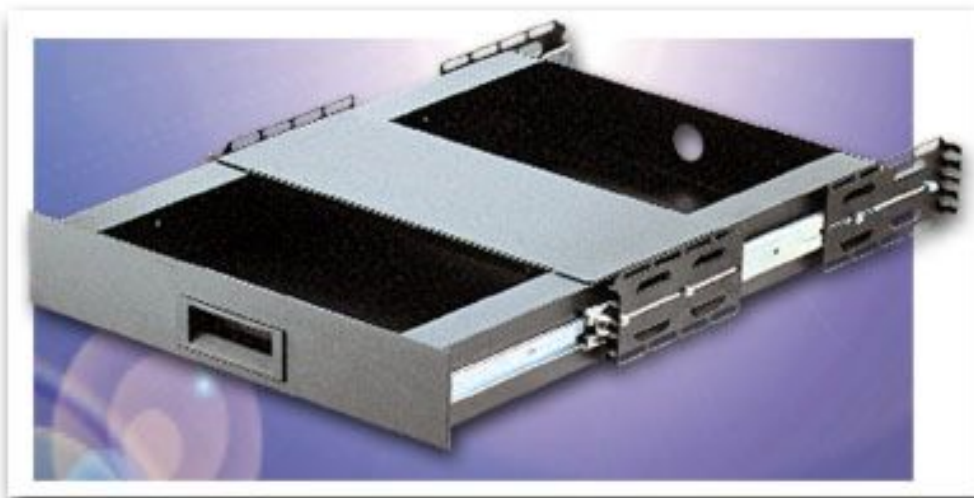

Accessories - Shelves
Sliding Keyboard Shelf

Design Features
Sliding shelf fits into any 19" panel width cabinet or rack yet still accepts all standard PC and most custom keyboards up to 23" wide. Ample storage space for keyboards, mouse, and manuals. Convenient adjustable mouse and/or notepad panel. Finish: Black

Sliding Keyboard Shelf			
Catalog Number	Drawings	Panel Width	Max. Keyboard Width
KS-1788		19.00"	23.00"

PART
NAME

SLIDING KEYBOARD SHELF

PART
NO.

KS-1788

MATERIAL:

FRONT PANEL _____ 12 GA. STEEL
MOUNTING BRACKETS _____ 16 GA. STEEL
SHELF & MOUSE PANEL _____ 18 GA. STEEL
HANDLE _____ MOLDED ABS

FINISH:

FRONT PANEL _____ BLACK TEXTURE
SHELF, MOUNTING BRACKETS
& MOUSE PANEL _____ SMOOTH BLACK
HANDLE _____ LOW GLOSS BLACK

UNIT SHIPPED UNASSEMBLED