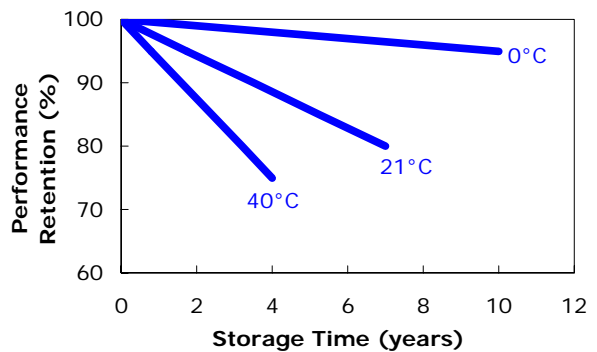

**ENERGIZER NO. X91**

**AA**

**Industry Standard Dimensions**

**Specifications**

- Classification:** "Cylindrical Alkaline"
- Chemical System:** Zinc-Manganese Dioxide (Zn/MnO<sub>2</sub>)  
*(no added mercury or cadmium)*
- Designation:** ANSI-15A, IEC-LR6
- Nominal Voltage:** 1.5 volts
- Typical Capacity:** 2,900 mAh\* (to 0.8 volts)  
(based on 25 mA continuous at 21°C)
- \* Varies according to the applied load, temperature, and cutoff voltage.
- Typical IR:** 100-300 milliohms (fresh)
- Operating Temp:** -18°C to 55°C (0°F to 130°F)
- Typical Weight:** 23.0 grams (0.8 oz.)
- Typical Volume:** 8.0 cubic centimeters (0.5 cubic inch)
- Jacket:** Plastic Label
- Shelf Life:** 7 years at 21°C (80% of rated capacity)

**Storage/Capacity Characteristics**

Effects of Storage at Various Temperatures

**Constant Power Performance**

Typical Characteristics (21°C)

**Constant Current Performance**

Typical Characteristics (21°C)