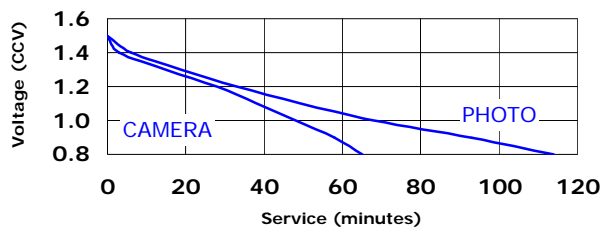

DIGITAL CAMERA 1.5/.65k mW 2/28 sec - 10x hr   **PHOTOFLASH** 10 sec/min 1 hr/day