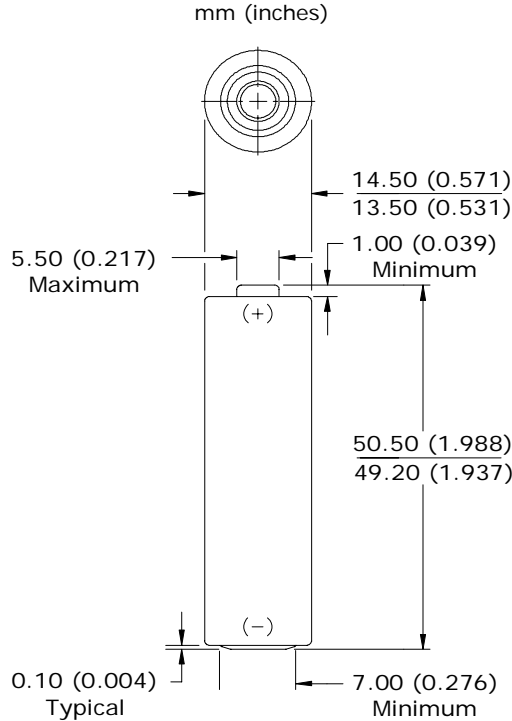

**ENERGIZER NO. X91**

**AA**

**Industry Standard Dimensions**

**Specifications**

- Classification:** "Cylindrical Alkaline"
- Chemical System:** Zinc-Manganese Dioxide (Zn/MnO<sub>2</sub>)  
*(no added mercury or cadmium)*
- Designation:** ANSI-15A, IEC-LR6
- Nominal Voltage:** 1.5 volts
- Typical Capacity:** 2,900 mAh\* (to 0.8 volts)  
(based on 25 mA continuous at 21°C)
- \* Varies according to the applied load, temperature, and cutoff voltage.
- Typical IR:** 100-300 milliohms (fresh)
- Operating Temp:** -18°C to 55°C (0°F to 130°F)
- Typical Weight:** 23.0 grams (0.8 oz.)
- Typical Volume:** 8.0 cubic centimeters (0.5 cubic inch)
- Jacket:** Plastic Label
- Shelf Life:** 7 years at 21°C (80% of rated capacity)

**Storage/Capacity Characteristics**

Effects of Storage at Various Temperatures

**Constant Power Performance**

Typical Characteristics (21°C)

**Constant Current Performance**

Typical Characteristics (21°C)

### Constant Power Performance

Typical Discharge Characteristics (21°C)