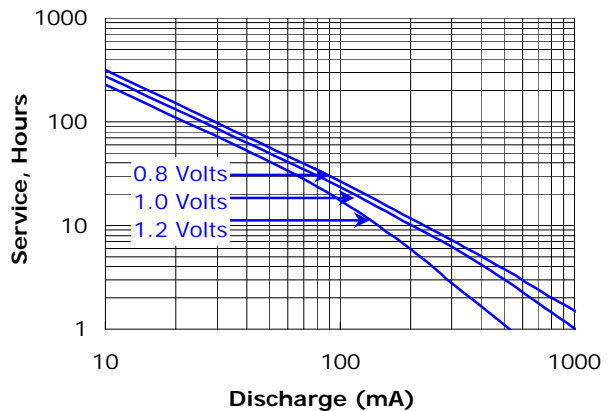

**Storage/Capacity Characteristics**

Effects of Storage at Various Temperatures

**Constant Power Performance**

Typical Characteristics (21°C)

**Constant Current Performance**

Typical Characteristics (21°C)

### Constant Power Performance

Typical Discharge Characteristics (21°C)