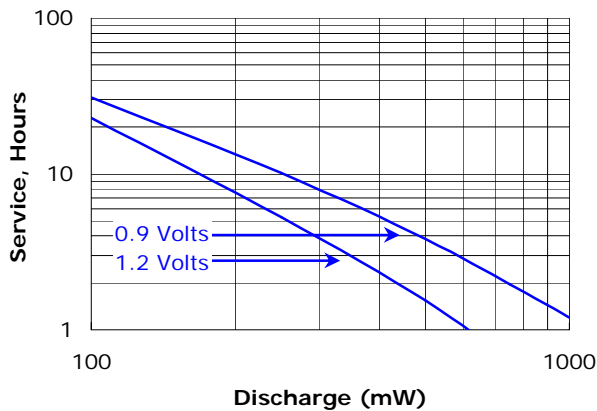

**ENERGIZER NO. X91**

**AA**

**Industry Standard Dimensions**

**Specifications**

- Classification:** "Cylindrical Alkaline"
- Chemical System:** Zinc-Manganese Dioxide (Zn/MnO<sub>2</sub>)  
*(no added mercury or cadmium)*
- Designation:** ANSI-15A, IEC-LR6
- Nominal Voltage:** 1.5 volts
- Typical Capacity:** 2,900 mAh\* (to 0.8 volts)  
(based on 25 mA continuous at 21°C)
- \* Varies according to the applied load, temperature, and cutoff voltage.
- Typical IR:** 100-300 milliohms (fresh)
- Operating Temp:** -18°C to 55°C (0°F to 130°F)
- Typical Weight:** 23.0 grams (0.8 oz.)
- Typical Volume:** 8.0 cubic centimeters (0.5 cubic inch)
- Jacket:** Plastic Label
- Shelf Life:** 7 years at 21°C (80% of rated capacity)

**Storage/Capacity Characteristics**

Effects of Storage at Various Temperatures

**Constant Power Performance**

Typical Characteristics (21°C)

**Constant Current Performance**

Typical Characteristics (21°C)

### Constant Power Performance

Typical Discharge Characteristics (21°C)