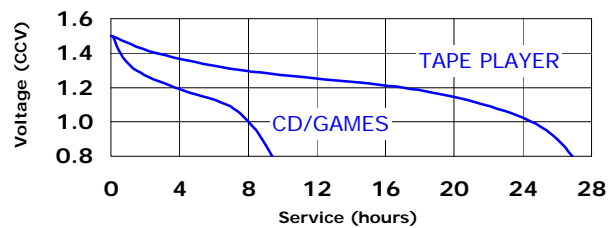

CD/GAMES 250 mA 1 hr/day   **TAPE PLAYER** 100 mA 1 hr/day