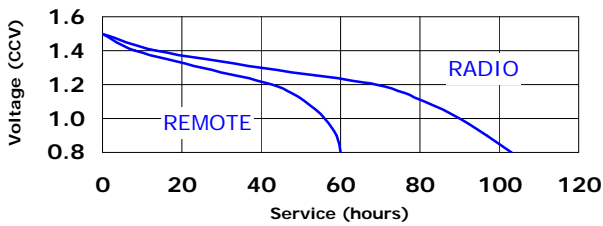

Industry Standard Tests (21°C)

REMOTE 24 ohm 15 sec/min 4 hrs/day   **RADIO** 43 ohm 4 hrs/day