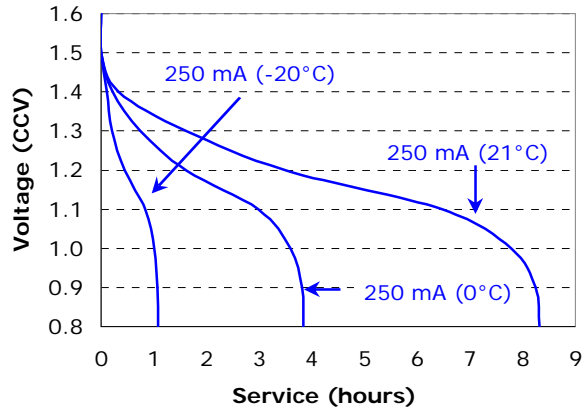

Constant Current Performance

Typical Discharge Characteristics (21°C / 0°C / -20°C)