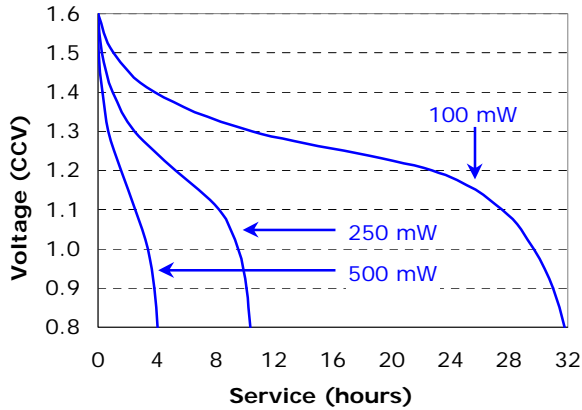

ENERGIZER NO. X91

Constant Power Performance

Typical Discharge Characteristics (21°C)