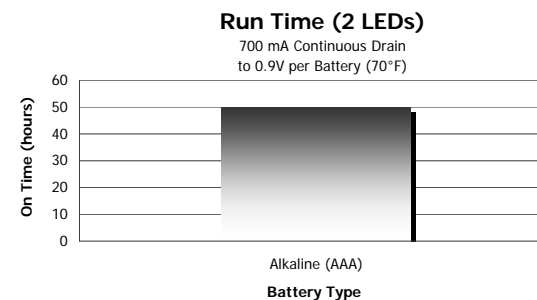

Performance:

Important Notice

This datasheet contains information specific to products manufactured at the time of its publication

Contents herein do not constitute a warranty
©Energizer / All Rights Reserved