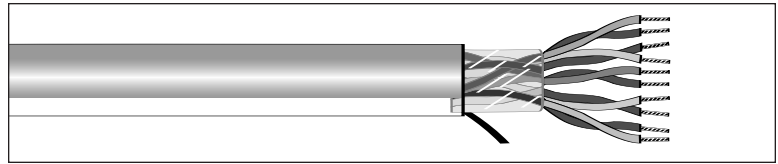

UL TYPE CM, AWM 2464
CSA CMG FT4
RoHS COMPLIANT
300 VOLT

XTRA-GUARD® 1

MULTIPAIR, UNSHIELDED

EXTRA-PREMIUM GRADE PVC JACKET FOR EXTENDED CABLE LIFE

CHOOSE XTRA-GUARD 1 FOR:

- Unsurpassed Flame and Moisture Resistance
- Fast, Easy Stripping of Insulation and Jacket
- UL Recognition, UL Listing and CSA Certification
- Flexible Cable Routing Requirements

XTRA-GUARD 1 APPLICATIONS:

- High Technology Applications in Controlled Environments
- Medical Electronics
- Point-Of-Sale Equipment
- Computer Peripherals
- Industrial Process Controls

CHARACTERISTICS

OPERATING TEMPERATURE:

- -20°C to 80°C – AWM
- -20°C to 75°C – CM

VOLTAGE RATING:

- 300 Volt

COLOR DESCRIPTION:

- Color Code: 24, 22 AWG Chart B Page 374, 20, 18 AWG Chart A Page 374
- Jacket Colors: Gray, Black

PRODUCT DESCRIPTION:

- Conductor: Stranded Tinned Copper
- Insulation: Color-Coded Premium PVC
- Nylon Rip Cord for Ease of Jacket Stripping
- Jacket: Premium PVC

SPECIFICATIONS

- UL Type CM, AWM Style 2464
- CSA CMG FT4
- Passes UL VW-1 Flame Test
- Passes CSA FT4 Flame Test
- RoHS Compliant

Passes
UL VW-1 Flame Test
Underwriters Laboratories Inc.

Certified
Canadian Standards Association

AVAILABILITY

- **In Stock:** Gray 100 ft (30,5m), 500 ft (152m) and 1000 ft (305m) put-ups
- **Made-To-Order:** Black, 1000 ft (305m) minimum
- ▲ Also available in Gray 328 ft (100m)

FIT® TUBING RECOMMENDATION

FIT®-221 – General Purpose, Irradiated Polyolefin (See Page 114 for Product Specifications)

FIT®-321 – Medium Wall, Adhesive Lined, Irradiated Polyolefin (See Page 121 for Product Specifications)

24 AWG (0,23mm²), 7/32 (7x0,20mm), Insulation Thickness: 0.010" (0,25mm)

XTRA-GUARD 1 Part No.	No. of Pairs	Jacket Thickness		Nominal Diameter	
		Inches	mm	Inches	mm
5261C	1	0.032	0,81	0.16	4,1
5262C	2	0.032	0,81	0.20	5,1
▲ 5263C	3	0.032	0,81	0.23	5,8
5264C	4	0.032	0,81	0.25	6,4
5265C	5	0.032	0,81	0.27	6,9
5266C	6	0.032	0,81	0.29	7,3
▲ 5269C	9	0.032	0,81	0.33	8,4
5269/11C	11	0.032	0,81	0.36	9,1
▲ 5269/15C	15	0.032	0,81	0.40	10,1
5269/27C	27	0.032	0,81	0.50	12,7
5269/77C	77	0.083	2,11	0.86	21,8

22 AWG (0,35mm²), 7/30 (7x0,25mm), Insulation Thickness: 0.010" (0,25mm)

XTRA-GUARD 1 Part No.	No. of Pairs	Jacket Thickness		Nominal Diameter	
		Inches	mm	Inches	mm
5021C	1	0.032	0,81	0.17	4,3
5022C	2	0.032	0,81	0.22	5,7
5023C	3	0.032	0,81	0.25	6,5
5024C	4	0.032	0,81	0.28	7,1
5025C	5	0.032	0,81	0.30	7,7
5026C	6	0.032	0,81	0.31	7,8
5029/15C	15	0.032	0,81	0.45	11,5

20 AWG (0,56mm²), 7/28 (7x0,32mm), Insulation Thickness: 0.017" (0,43mm)

XTRA-GUARD 1 Part No.	No. of Pairs	Jacket Thickness		Nominal Diameter	
		Inches	mm	Inches	mm
5282C	2	0.032	0,81	0.30	7,5
5283C	3	0.032	0,81	0.32	8,2
5286C	6	0.032	0,81	0.42	10,6
5289C	9	0.032	0,81	0.49	12,4
5289/12C	12	0.032	0,81	0.53	13,5

18 AWG (0,81mm²), 16/30 (16x0,25mm), Insulation Thickness: 0.017" (0,43mm)

XTRA-GUARD 1 Part No.	No. of Pairs	Jacket Thickness		Nominal Diameter	
		Inches	mm	Inches	mm
5032C	2	0.032	0,81	0.33	8,4
5033C	3	0.032	0,81	0.36	9,1
5036C	6	0.032	0,81	0.47	11,9
5039C	9	0.053	1,35	0.55	13,9
5039/12C	12	0.053	1,35	0.63	16,1