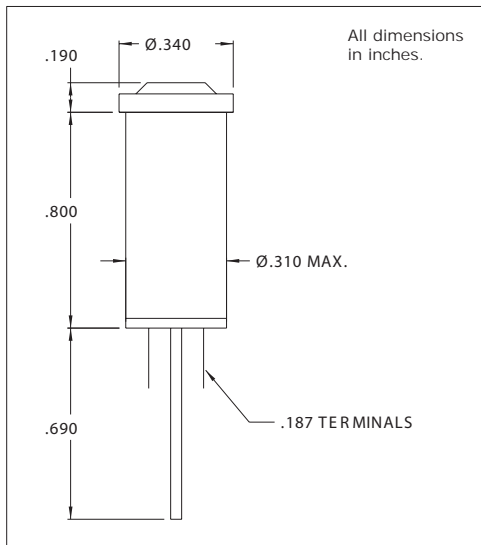

2195QA Series Non-Relampable Incandescent Indicator Lights

DESCRIPTION AND FEATURES

Mounting: Ø.310 MIN., supplied with push-on speednut SN1287.

Terminals: Quick-connect, tinned brass

Lens: Polycarbonate

Bezel: White nylon. For black finish add "X" after the series letter(s).

Housing: White Nylon

Lens Color	Incandescent	
	Model No. 12V	Model No. 28V
Red	2195QA1-12V	2195QA1-28V
Amber	2195QA3-12V	2195QA3-28V
White	2195QA4-12V	2195QA4-28V
Green	2195QA5-12V	2195QA5-28V
Lamp	#2162	#2187