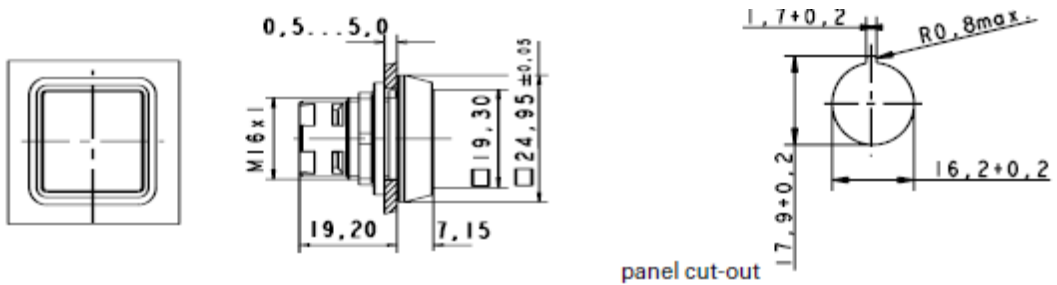

676-9178

RAFIX 16 pushbutton, flush lens, square collar

Actuator (for complete switch add contact block)

For the „latching“ function, please use the standard contact block with „latching“ function.