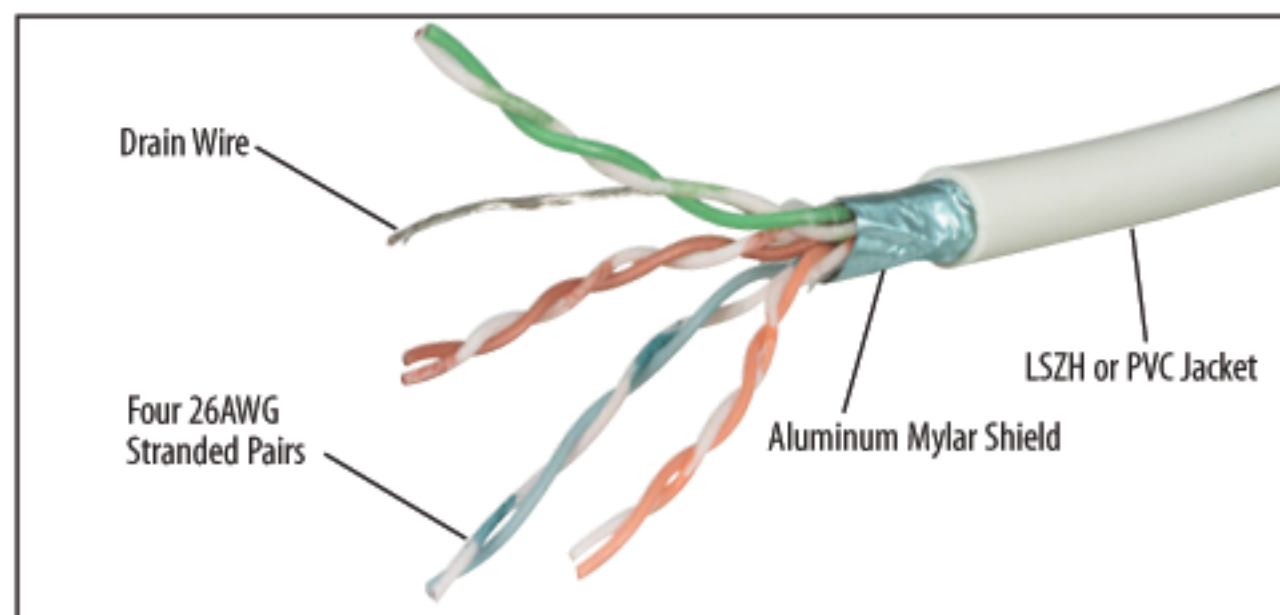

## Shielded Cat 5E Hi-Flex Patch Cable, RJ45 / RJ45, 100.0 ft

### Features for this product

- Min Bend Continuous Flex = 12.5x Cable OD
- Halogen-Free, Oil Resistant, PUR Jacket
- Fully Shielded RJ45 w/ integrated Strain relief
- EIA/TIA 568, TSB-36, ISO/IEC 11801
- Stock lengths up to 300 ft for direct runs to equipment

Designed for environments where ordinary patch cables fail, this exclusive ultra flexible Category 5E patch cord series from L-com is built to take a beating. With a Halogen-Free PUR jacket, the Hi-Flex series cables will not breakdown when exposed to oil based lubricants making these cables ideal for robotic control systems on the factory floor. With a braided shield and L-com's shielded RJ45 connectors, EMI/RFI interference is minimized. Get the cable that is designed for your factory environment; install the L-com Hi-Flex Series Patch Cables.

### Premium Category 6 RJ45 to RJ45 Shielded Patch Cables

Over the past couple of years, Category 6 performance has become the primary choice when installing new network cabling. With high bandwidth applications on the rise and network systems venturing into new areas such as factory environments, the need for shielded Cat 6 cable has also increased. L-com has stepped up to this new demand and created a line of high performance Cat 6 patch cables that feature a 100% foil shield and the option of either a PVC or Low Smoke Zero Halogen (LSZH) jacket.