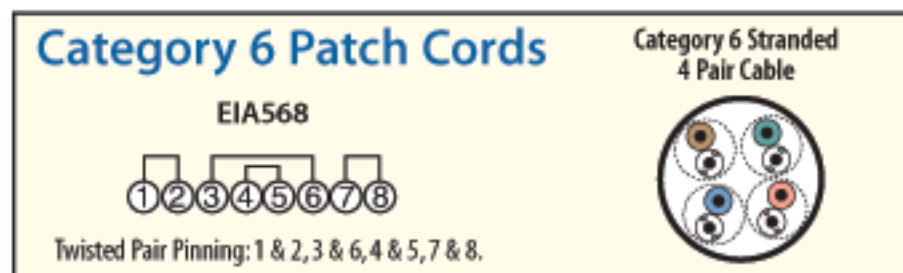

Premium Category 6 RJ45 to RJ45 Shielded Patch Cables

Over the past couple of years, Category 6 performance has become the primary choice when installing new network cabling. With high bandwidth applications on the rise and network systems venturing into new areas such as factory environments, the need for shielded Cat 6 cable has also increased. L-com has stepped up to this new demand and created a line of high performance Cat 6 patch cables that feature a 100% foil shield and the option of either a PVC or Low Smoke Zero Halogen (LSZH) jacket.

Item #	Description	Color

Category 6 Shielded Patch Cables with PVC Jacket

This series features a RoHS compliant PVC jacket and a 100% foil shield. The four pair 26AWG stranded Cat 6 cable is terminated with L-com's unique shielded Cat 6 plugs, with a fully crimped shield termination that doubles as a strain relief.

TRD695SCR-1	Shielded Cat. 6 Patch Cable, RJ45 / RJ45, 1.0 ft	Lt. Gray
TRD695SCR-2	Shielded Cat. 6 Patch Cable, RJ45 / RJ45, 2.0 ft	Lt. Gray
TRD695SCR-3	Shielded Cat. 6 Patch Cable, RJ45 / RJ45, 3.0 ft	Lt. Gray
TRD695SCR-5	Shielded Cat. 6 Patch Cable, RJ45 / RJ45, 5.0 ft	Lt. Gray
TRD695SCR-7	Shielded Cat. 6 Patch Cable, RJ45 / RJ45, 7.0 ft	Lt. Gray
TRD695SCR-10	Shielded Cat. 6 Patch Cable, RJ45 / RJ45, 10.0 ft	Lt. Gray
TRD695SCR-15	Shielded Cat. 6 Patch Cable, RJ45 / RJ45, 15.0 ft	Lt. Gray
TRD695SCR-25	Shielded Cat. 6 Patch Cable, RJ45 / RJ45, 25.0 ft	Lt. Gray
TRD695SCR-50	Shielded Cat. 6 Patch Cable, RJ45 / RJ45, 50.0 ft	Lt. Gray
TRD695SCR-75	Shielded Cat. 6 Patch Cable, RJ45 / RJ45, 75.0 ft	Lt. Gray
TRD695SCR-100	Shielded Cat. 6 Patch Cable, RJ45 / RJ45, 100.0 ft	Lt. Gray