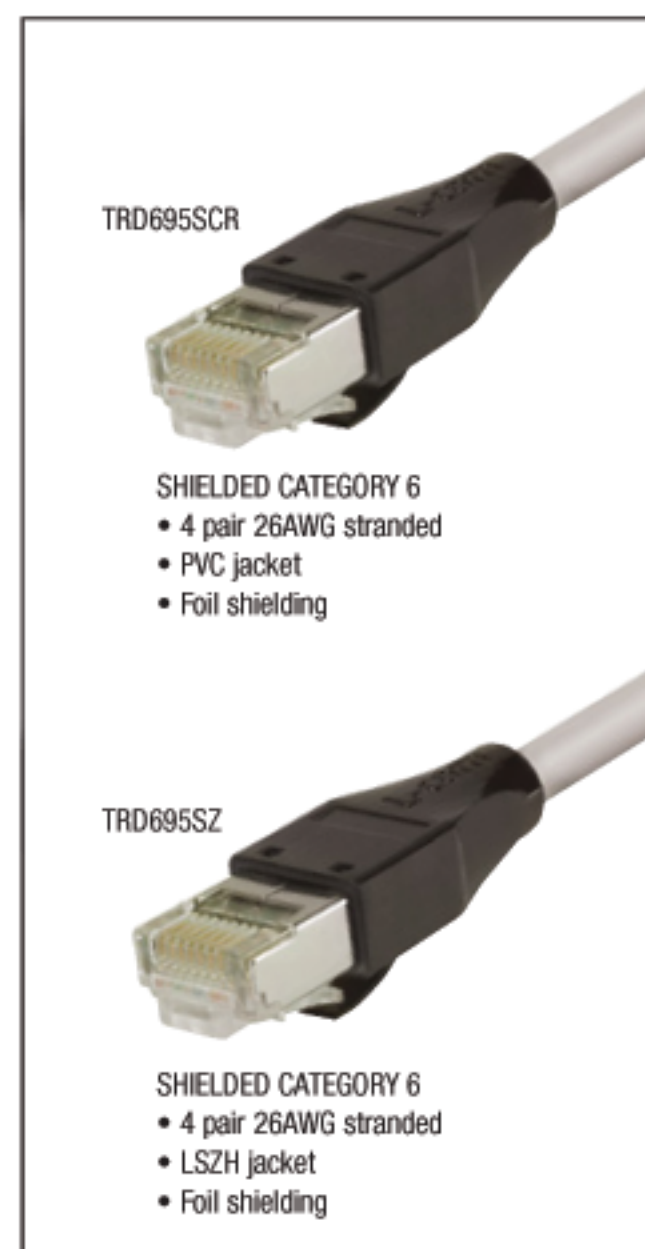

Premium Category 6 RJ45 to RJ45 Shielded Patch Cables

Over the past couple of years, Category 6 performance has become the primary choice when installing new network cabling. With high bandwidth applications on the rise and network systems venturing into new areas such as factory environments, the need for shielded Cat 6 cable has also increased. L-com has stepped up to this new demand and created a line of high performance Cat 6 patch cables that feature a 100% foil shield and the option of either a PVC or Low Smoke Zero Halogen (LSZH) jacket.

Item #	Description	Color

Category 6 Shielded Patch Cables with PVC Jacket

This series features a RoHS compliant PVC jacket and a 100% foil shield. The four pair 26AWG stranded Cat 6 cable is terminated with L-com's unique shielded Cat 6 plugs, with a fully crimped shield termination that doubles as a strain relief.

TRD695SCR-1	Shielded Cat. 6 Patch Cable, RJ45 / RJ45, 1.0 ft	Lt. Gray
TRD695SCR-2	Shielded Cat. 6 Patch Cable, RJ45 / RJ45, 2.0 ft	Lt. Gray
TRD695SCR-3	Shielded Cat. 6 Patch Cable, RJ45 / RJ45, 3.0 ft	Lt. Gray
TRD695SCR-5	Shielded Cat. 6 Patch Cable, RJ45 / RJ45, 5.0 ft	Lt. Gray
TRD695SCR-7	Shielded Cat. 6 Patch Cable, RJ45 / RJ45, 7.0 ft	Lt. Gray
TRD695SCR-10	Shielded Cat. 6 Patch Cable, RJ45 / RJ45, 10.0 ft	Lt. Gray
TRD695SCR-15	Shielded Cat. 6 Patch Cable, RJ45 / RJ45, 15.0 ft	Lt. Gray
TRD695SCR-25	Shielded Cat. 6 Patch Cable, RJ45 / RJ45, 25.0 ft	Lt. Gray
TRD695SCR-50	Shielded Cat. 6 Patch Cable, RJ45 / RJ45, 50.0 ft	Lt. Gray
TRD695SCR-75	Shielded Cat. 6 Patch Cable, RJ45 / RJ45, 75.0 ft	Lt. Gray
TRD695SCR-100	Shielded Cat. 6 Patch Cable, RJ45 / RJ45, 100.0 ft	Lt. Gray

Category 6 Shielded Patch Cables with LSZH Jacket