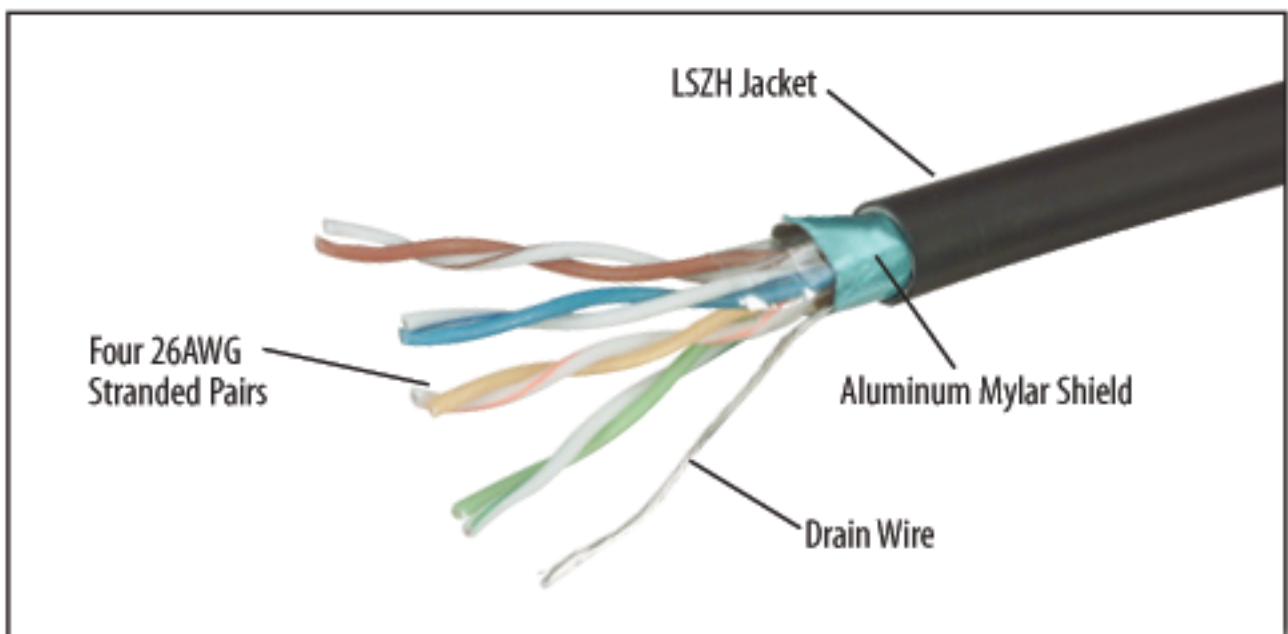

For maximum protection against EMI/RFI interference, L-com's Double Shielded Patch cables are the right choice. With two layers of shielding (Foil plus Braid), data is protected from stray EMI/RFI fields. This series features 24AWG solid conductors allowing easy termination to IDC connectors. The rugged LSZH jacket is extra durable for harsh industrial environments. L-com stocks lengths up to 300 ft and can ship most orders the same day.

### TYPES OF SHIELDED CABLING

#### CONDUCTOR TYPES:

- Solid - Less flexible, can be punched into IDC connectors (110, 66, Krone).
- Stranded - Most flexible.

**Category 5E RJ45 to RJ45 Shielded Low Smoke Zero Halogen Patch Cables**

Designed for environments where PVC's combustive toxicity is restricted, L-com's shielded Low Smoke Zero Halogen (LSZH) Ethernet cables provide the ideal alternative. Featuring all-metal-body RJ45 connectors and aluminum polyester shielded cable with drain wire, these assemblies are designed to protect from EMI/RFI while maintaining high performance data transmission characteristics. Ensure the protection of your investment by utilizing these L-com exclusive LSZH cables. Ask about custom lengths and quantity pricing. Talk to us about your project today!