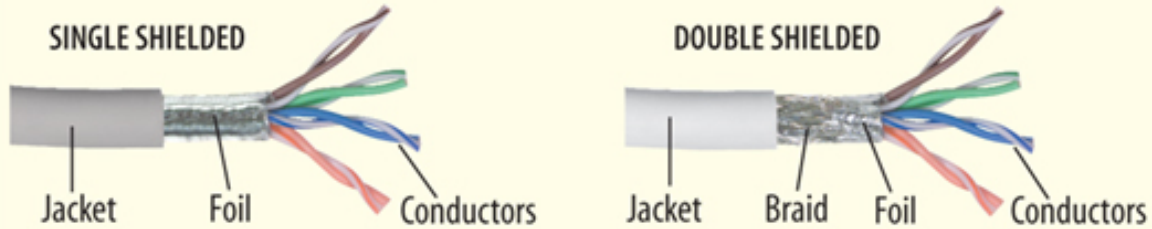

### Features for this product

- Category 5E Double Shielded RJ45 LSZH Patch Cables for Industrial Environments
- Foil plus Braid Shielding for maximum EMI/RFI protection
- 24AWG Solid conductors for termination to IDC blocks where required
- Exceeds EIA568 Category 5E requirements for high speed networks
- Stock lengths up to 300 ft for direct runs to equipment

For maximum protection against EMI/RFI interference, L-com's Double Shielded Patch cables are the right choice. With two layers of shielding (Foil plus Braid), data is protected from stray EMI/RFI fields. This series features 24AWG solid conductors allowing easy termination to IDC connectors. The rugged LSZH jacket is extra durable for harsh industrial environments. L-com stocks lengths up to 300 ft and can ship most orders the same day.

### DOUBLE SHIELDED CATEGORY 5E

- 4 pair 24AWG solid
- PVC jacket
- Foil + braid shielding

### TYPES OF SHIELDED CABLING